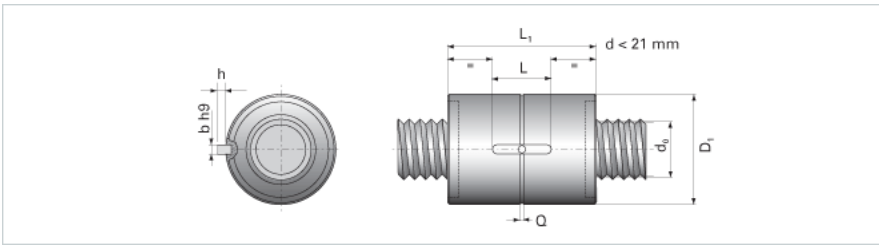

NRS S NW 12x2

Call 800-321-7800 or visit us online at www.nookindustries.com to configure and order your NRS S NW 12x2 today!

Product Info

Nominal Rod Diameter [mm] 12

Details

Lead [mm] 2
 End Code for Types 1,2,3,5 [* Journals may show tracings of the thread] n/a

Dimensions

D1 [mm] 26
 D7 [mm] 3
 D8 [mm] -
 L1 [mm] 31
 Keyway (L x b x h) 10x3x1.2

Performance Specifications

Dynamic Load Ratings C_a [kN] 6.14
 Static Load Ratings C_{oa} [kN] 13.36