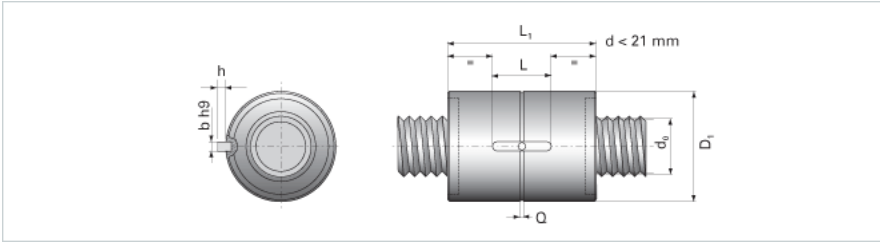

NRS S NW 12x2

Call 800-321-7800 or visit us online at www.nookindustries.com to configure and order your NRS S NW 12x2 today!

Product Info

Nominal Rod Diameter [mm] 12

Details

Lead [mm] 2
End Code for Types 1,2,3,5 [* Journals may show tracings of the thread] n/a

Dimensions

D1 [mm] 26
D7 [mm] 3
D8 [mm] -
L1 [mm] 31
Keyway (L x b x h) 10x3x1.2

Performance Specifications

Dynamic Load Ratings C_a [kN] 6.14
Static Load Ratings C_{oa} [kN] 13.36