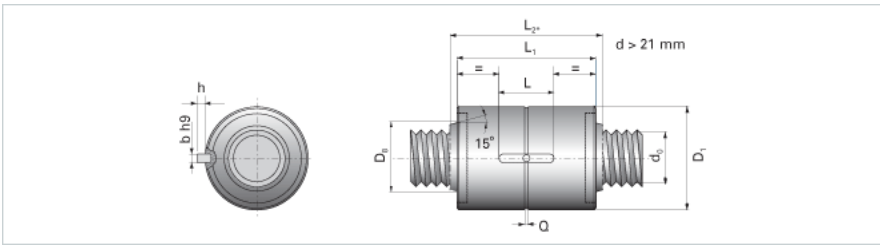

NRS S 2W 30x20 w/Wipers

Call 800-321-7800 or visit us online at www.nookindustries.com to configure and order your NRS S 2W 30x20 w/Wipers today!

Product Info

Nominal Rod Diameter [mm] 30

Details

Lead [mm] 20

End Code for Types 1,2,3,5 [* Journals may show tracings of the thread] 25

Dimensions

D1 [mm] 64

D7 [mm] 5

D8 [mm] 38

L1 [mm] 85

L2 [mm] 99

Keyway (L x b x h) 32x6x6