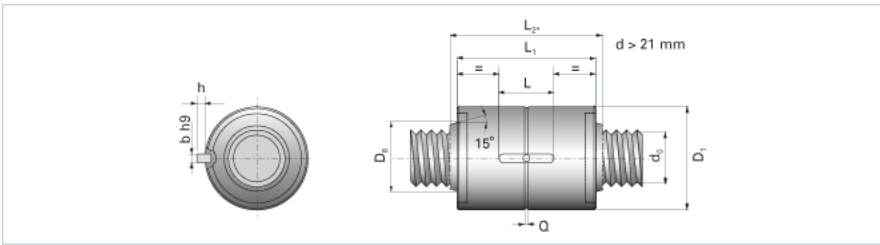

NRS S 2W 30x2 w/Wipers

Call 800-321-7800 or visit us online at www.nookindustries.com to configure and order your NRS S 2W 30x2 w/Wipers today!

Product Info

Nominal Rod Diameter [mm] 30

Details

Lead [mm] 2

End Code for Types 1,2,3,5 [* Journals may show tracings of the thread] 25

Dimensions

D1 [mm] 64

D7 [mm] 5

D8 [mm] 38

L1 [mm] 85

L2 [mm] 99

Keyway (L x b x h) 32x6x6