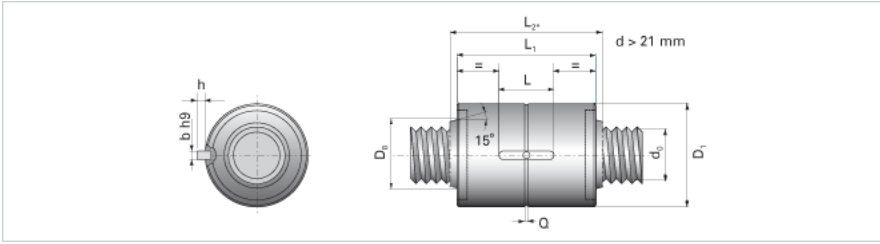

NRS S 2W 23x2 w/Wipers

Call 800-321-7800 or visit us online at www.nookindustries.com to configure and order your NRS S 2W 23x2 w/Wipers today!

Product Info

Nominal Rod Diameter [mm] 23

Details

Lead [mm] 2

End Code for Types 1,2,3,5 [* Journals may show tracings of the thread] 17

Dimensions

D1 [mm] 45

D7 [mm] 4

D8 [mm] 30

L1 [mm] 55

L2 [mm] 65

Keyway (L x b x h) 20x5x2