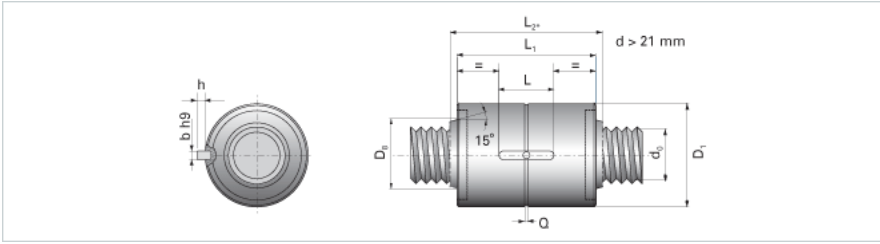

### Product Info

Nominal Rod Diameter [mm] 23

### Details

Lead [mm] 2

End Code for Types 1,2,3,5 [\* Journals may show tracings of the thread] 17

### Dimensions

D1 [mm] 45

D7 [mm] 4

D8 [mm] 30

L1 [mm] 55

L2 [mm] 65

Keyway (L x b x h) 20x5x2