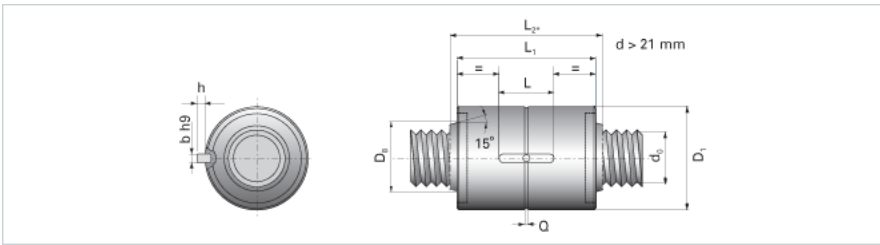

NRS S 2W 21x10 w/Wipers

Call 800-321-7800 or visit us online at www.nookindustries.com to configure and order your NRS S 2W 21x10 w/Wipers today!

Product Info	
Nominal Rod Diameter [mm]	21
Details	
Lead [mm]	10
End Code for Types 1,2,3,5 [* Journals may show tracings of the thread]	17
Dimensions	
D1 [mm]	45
D7 [mm]	5
D8 [mm]	26
L1 [mm]	64
L2 [mm]	72
Keyway (L x b x h)	20x5x2
Performance Specifications	
Dynamic Load Ratings Ca [kN]	28.70
Static Load Ratings Coa [kN]	35.00