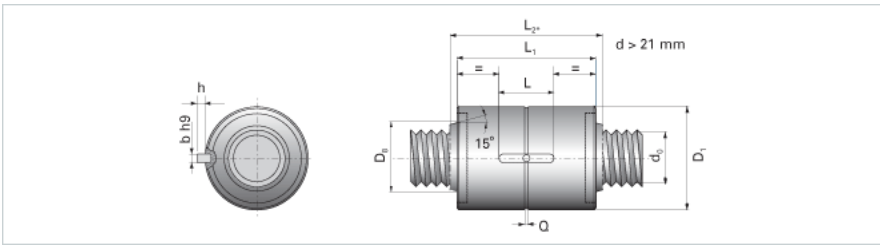

NRS S 2W 21x10 w/Wipers

Call 800-321-7800 or visit us online at www.nookindustries.com to configure and order your NRS S 2W 21x10 w/Wipers today!

Product Info

Nominal Rod Diameter [mm] 21

Details

Lead [mm] 10

End Code for Types 1,2,3,5 [* Journals may show tracings of the thread] 17

Dimensions

D1 [mm] 45

D7 [mm] 5

D8 [mm] 26

L1 [mm] 64

L2 [mm] 72

Keyway (L x b x h) 20x5x2