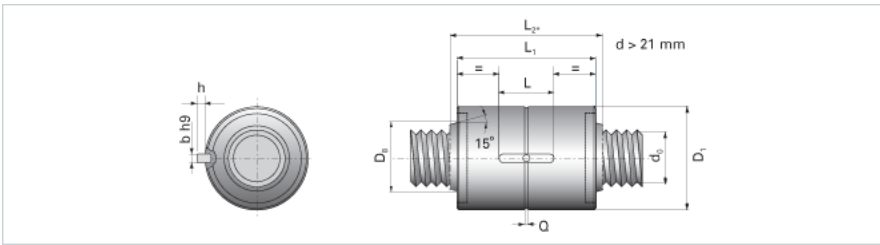

NRS S 2W 20x6 w/Wipers

Call 800-321-7800 or visit us online at www.nookindustries.com to configure and order your NRS S 2W 20x6 w/Wipers today!

Product Info

Nominal Rod Diameter [mm] 20

Details

Lead [mm] 6

End Code for Types 1,2,3,5 [* Journals may show tracings of the thread] 15

Dimensions

D1 [mm] 42

D7 [mm] 3

D8 [mm] -

L1 [mm] 55

L2 [mm] -

Keyway (L x b x h) 20x4x1.5