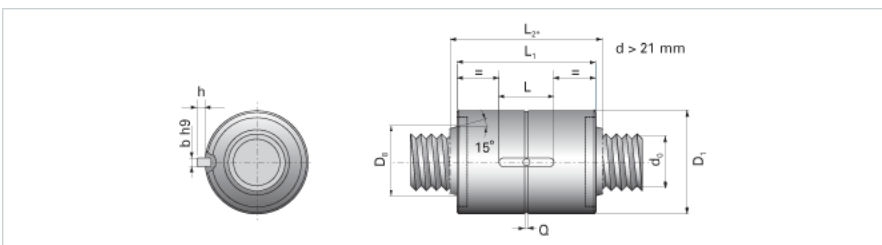

NRS S 2W 20x6 w/Wipers

Call 800-321-7800 or visit us online at www.nookindustries.com to configure and order your NRS S 2W 20x6 w/Wipers today!

Product Info

Nominal Rod Diameter [mm] 20

Details

Lead [mm] 6

End Code for Types 1,2,3,5 [* Journals may show tracings of the thread] 15

Dimensions

D1 [mm] 42

D7 [mm] 3

D8 [mm] -

L1 [mm] 55

L2 [mm] -

Keyway (L x b x h) 20x4x1.5