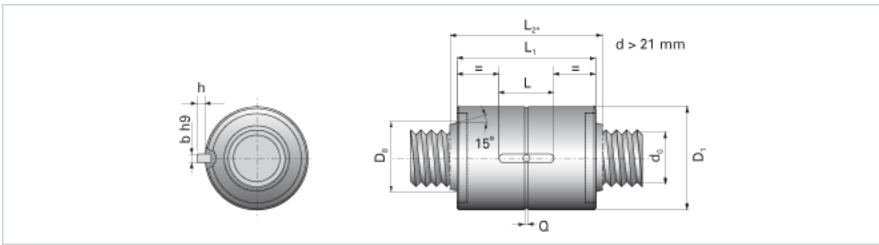

NRS S 2W 20x5 w/Wipers

Call 800-321-7800 or visit us online at www.nookindustries.com to configure and order your NRS S 2W 20x5 w/Wipers today!

Product Info

Nominal Rod Diameter [mm] 20

Details

Lead [mm] 5

End Code for Types 1,2,3,5 [* Journals may show tracings of the thread] 15

Dimensions

D1 [mm] 42

D7 [mm] 3

D8 [mm] -

L1 [mm] 55

L2 [mm] -

Keyway (L x b x h) 20x4x1.5