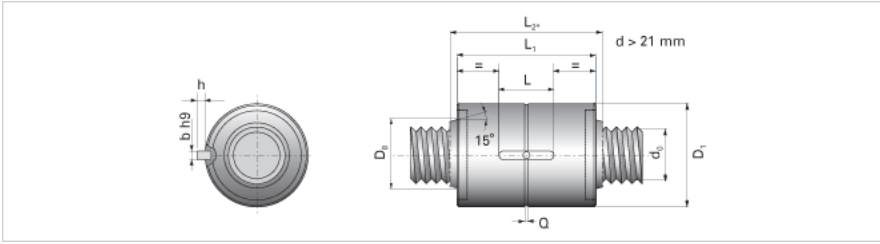

NRS S 2W 20x5 w/Wipers

Call 800-321-7800 or visit us online at www.nookindustries.com to configure and order your NRS S 2W 20x5 w/Wipers today!

Product Info

Nominal Rod Diameter [mm] 20

Details

Lead [mm] 5

End Code for Types 1,2,3,5 [* Journals may show tracings of the thread] 15

Dimensions

D1 [mm] 42

D7 [mm] 3

D8 [mm] -

L1 [mm] 55

L2 [mm] -

Keyway (L x b x h) 20x4x1.5