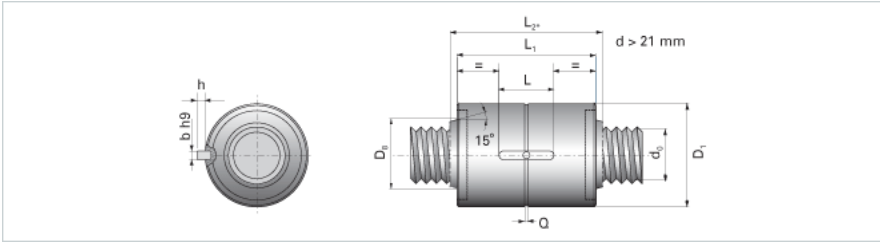

NRS S 2W 20x4 w/Wipers

Call 800-321-7800 or visit us online at www.nookindustries.com to configure and order your NRS S 2W 20x4 w/Wipers today!

Product Info

Nominal Rod Diameter [mm] 20

Details

Lead [mm] 4
End Code for Types 1,2,3,5 [* Journals may show tracings of the thread] 15

Dimensions

D1 [mm] 42
D7 [mm] 3
D8 [mm] -
L1 [mm] 55
L2 [mm] -
Keyway (L x b x h) 20x4x1.5

Performance Specifications

Dynamic Load Ratings C_a [kN] 17.72
Static Load Ratings C_{oa} [kN] 34.31