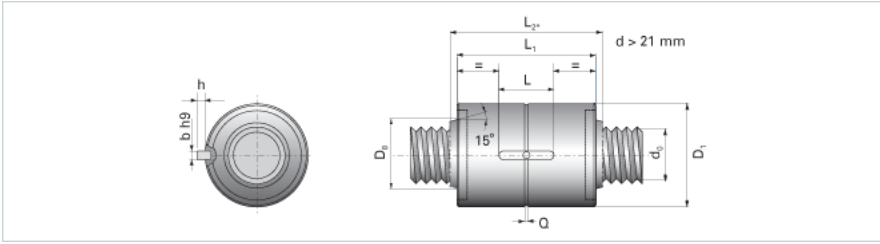

NRS S 2W 20x4 w/Wipers

Call 800-321-7800 or visit us online at www.nookindustries.com to configure and order your NRS S 2W 20x4 w/Wipers today!

Product Info	
Nominal Rod Diameter [mm]	20
Details	
Lead [mm]	4
End Code for Types 1,2,3,5 [* Journals may show tracings of the thread]	15
Dimensions	
D1 [mm]	42
D7 [mm]	3
D8 [mm]	-
L1 [mm]	55
L2 [mm]	-
Keyway (L x b x h)	20x4x1.5
Performance Specifications	
Dynamic Load Ratings Ca [kN]	17.72
Static Load Ratings Coa [kN]	34.31