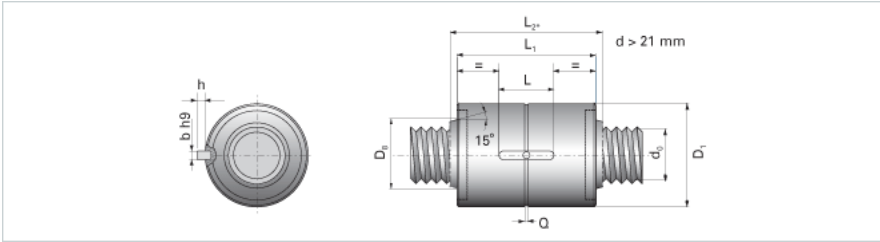

NRS S 2W 12x2 w/Wipers

Call 800-321-7800 or visit us online at www.nookindustries.com to configure and order your NRS S 2W 12x2 w/Wipers today!

Product Info

Nominal Rod Diameter [mm] 12

Details

Lead [mm] 2
End Code for Types 1,2,3,5 [* Journals may show tracings of the thread] n/a

Dimensions

D1 [mm] 26
D7 [mm] 3
D8 [mm] -
L1 [mm] 31
L2 [mm] -
Keyway (L x b x h) 10x3x1.2

Performance Specifications

Dynamic Load Ratings C_a [kN] 6.14
Static Load Ratings C_{oa} [kN] 13.36