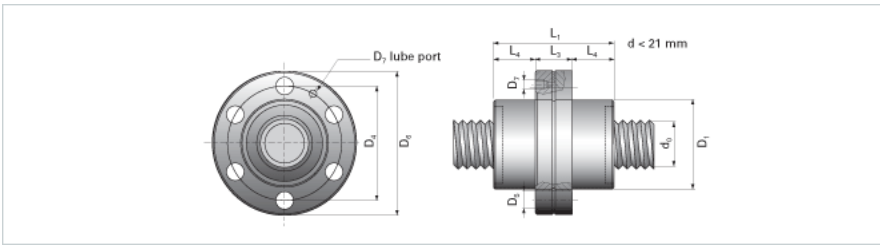

NRS BF NW 39x15

Call 800-321-7800 or visit us online at www.nookindustries.com to configure and order your NRS BF NW 39x15 today!

Product Info

Nominal Rod Diameter [mm] 39

Details

Lead [mm] 15

End Code for Types 1,2,3,5 [* Journals may show tracings of the thread] 35

Dimensions

D1 [mm] 80

D4 [mm] 102

D6 [mm] 124

D7 M6

D8 [mm] 54

L1 [mm] 110

L3 [mm] 38.5

L4 [mm] 33.5

n x D5 6x11

Performance Specifications

Backlash [mm] 0.04

Dynamic Load Ratings Ca [kN] 138.30

Static Load Ratings Coa [kN] 228.10