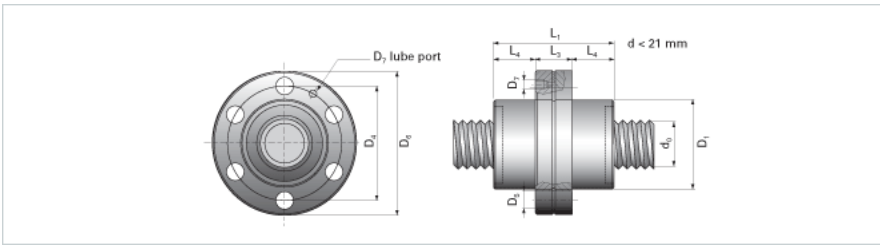

NRS BF NW 39x10

Call 800-321-7800 or visit us online at www.nookindustries.com to configure and order your NRS BF NW 39x10 today!

Product Info

Nominal Rod Diameter [mm] 39

Details

Lead [mm] 10

End Code for Types 1,2,3,5 [* Journals may show tracings of the thread] 35

Dimensions

D1 [mm] 80

D4 [mm] 102

D6 [mm] 124

D7 M6

D8 [mm] 54

L1 [mm] 110

L3 [mm] 38.5

L4 [mm] 33.5

n x D5 6x11

Performance Specifications

Backlash [mm] 0.04

Dynamic Load Ratings Ca [kN] 127.30

Static Load Ratings Coa [kN] 230.30