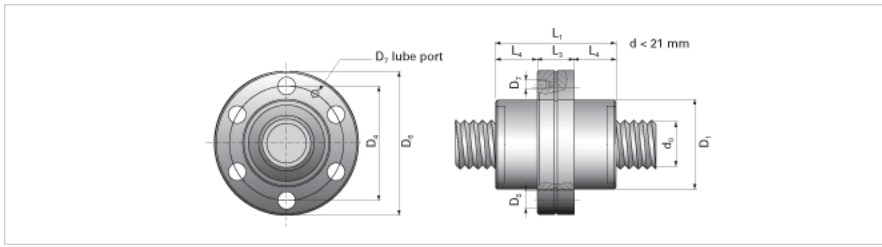

NRS BF NW 39x10

Call 800-321-7800 or visit us online at www.nookindustries.com to configure and order your NRS BF NW 39x10 today!

Product Info

Nominal Rod Diameter [mm] 39

Details

Lead [mm] 10

End Code for Types 1,2,3,5 [* Journals may show tracings of the thread] 35

Dimensions

D1 [mm] 80

D4 [mm] 102

D6 [mm] 124

D7 M6

D8 [mm] 54

L1 [mm] 110

L3 [mm] 38.5

L4 [mm] 33.5

n x D5 6x11

Performance Specifications

Backlash [mm] 0.04

Dynamic Load Ratings Ca [kN] 127.30

Static Load Ratings Coa [kN] 230.30