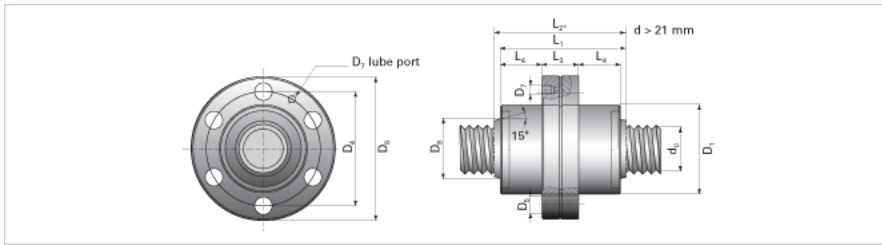

NRS BF 2W 48x20 w/Wiper

Call 800-321-7800 or visit us online at www.nookindustries.com to configure and order your NRS BF 2W 48x20 w/Wiper today!

Product Info

Nominal Rod Diameter [mm] 48

Details

Lead [mm] 20

End Code for Types 1,2,3,5 [* Journals may show tracings of the thread] 40

Dimensions

D1 [mm] 100

D4 [mm] 127

D6 [mm] 150

D7 M8x1

D8 [mm] 63

L1 [mm] 127

L2 [mm] 142

L3 [mm] 37

L4 [mm] 45

n x D5 6x13.5

Performance Specifications

Backlash [mm] 0.07

Dynamic Load Ratings Ca [kN] 215.10

Static Load Ratings Coa [kN] 381.90