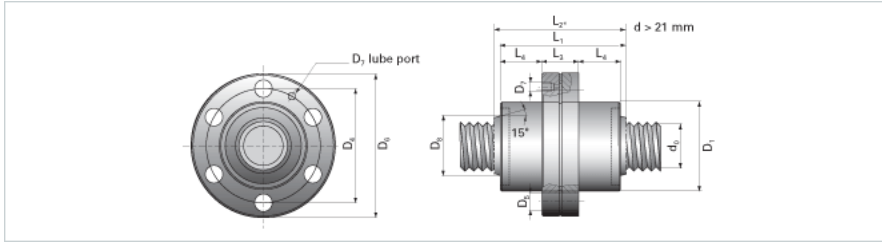

NRS BF 2W 39x20 w/Wiper

Call 800-321-7800 or visit us online at www.nookindustries.com to configure and order your NRS BF 2W 39x20 w/Wiper today!

Product Info

Nominal Rod Diameter [mm] 39

Details

Lead [mm] 20

End Code for Types 1,2,3,5 [* Journals may show tracings of the thread] 35

Dimensions

D1 [mm] 80

D4 [mm] 102

D6 [mm] 124

D7 M6

D8 [mm] 54

L1 [mm] 110

L2 [mm] 126

L3 [mm] 38.5

L4 [mm] 33.5

n x D5 6x11

Performance Specifications

Backlash [mm] 0.04

Dynamic Load Ratings C_a [kN] 144.70

Static Load Ratings C_{0a} [kN] 218.60