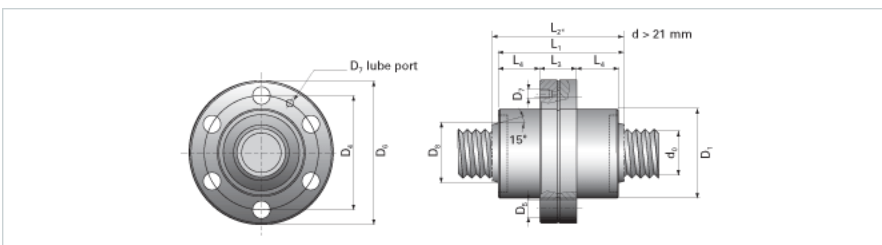

NRS BF 2W 39x20 w/Wiper

Call 800-321-7800 or visit us online at www.nookindustries.com to configure and order your NRS BF 2W 39x20 w/Wiper today!

Product Info

Nominal Rod Diameter [mm] 39

Details

Lead [mm] 20

End Code for Types 1,2,3,5 [* Journals may show tracings of the thread] 35

Dimensions

D1 [mm] 80
D4 [mm] 102
D6 [mm] 124
D7 M6
D8 [mm] 54
L1 [mm] 110
L2 [mm] 126
L3 [mm] 38.5
L4 [mm] 33.5
n x D5 6x11

Performance Specifications