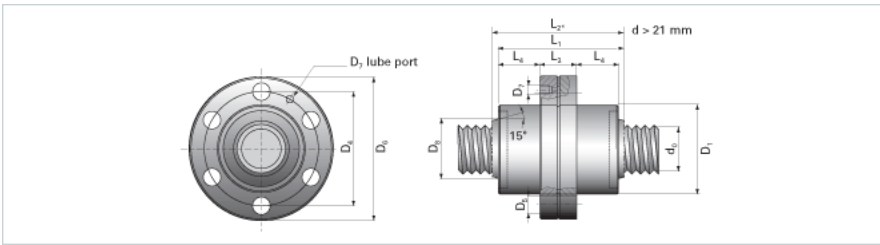

NRS BF 2W 39x20 w/Wiper

Call 800-321-7800 or visit us online at www.nookindustries.com to configure and order your NRS BF 2W 39x20 w/Wiper today!

Product Info

Nominal Rod Diameter [mm] 39

Details

Lead [mm] 20

End Code for Types 1,2,3,5 [* Journals may show tracings of the thread] 35

Dimensions

D1 [mm] 80

D4 [mm] 102

D6 [mm] 124

D7 M6

D8 [mm] 54

L1 [mm] 110

L2 [mm] 126

L3 [mm] 38.5

L4 [mm] 33.5

n x D5 6x11

Performance Specifications

Backlash [mm] 0.04

Dynamic Load Ratings Ca [kN] 144.70

Static Load Ratings Coa [kN] 218.60