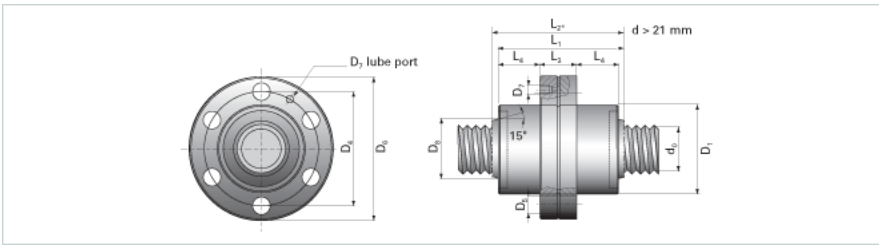

NRS BF 2W 39x15 w/Wiper

Call 800-321-7800 or visit us online at www.nookindustries.com to configure and order your NRS BF 2W 39x15 w/Wiper today!

Product Info

Nominal Rod Diameter [mm] 39

Details

Lead [mm] 15

End Code for Types 1,2,3,5 [* Journals may show tracings of the thread] 35

Dimensions

D1 [mm] 80

D4 [mm] 102

D6 [mm] 124

D7 M6

D8 [mm] 54

L1 [mm] 110

L2 [mm] 126

L3 [mm] 38.5

L4 [mm] 33.5

n x D5 6x11

Performance Specifications

Backlash [mm] 0.04

Dynamic Load Ratings Ca [kN] 138.30

Static Load Ratings Coa [kN] 228.10