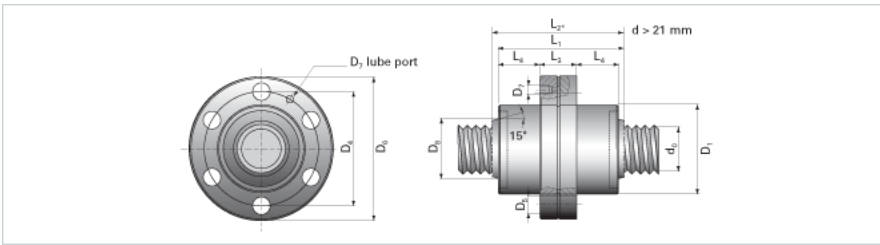

NRS BF 2W 39x15 w/Wiper

Call 800-321-7800 or visit us online at www.nookindustries.com to configure and order your NRS BF 2W 39x15 w/Wiper today!

Product Info

Nominal Rod Diameter [mm] 39

Details

Lead [mm] 15

End Code for Types 1,2,3,5 [* Journals may show tracings of the thread] 35

Dimensions

D1 [mm] 80

D4 [mm] 102

D6 [mm] 124

D7 M6

D8 [mm] 54

L1 [mm] 110

L2 [mm] 126

L3 [mm] 38.5

L4 [mm] 33.5

n x D5 6x11

Performance Specifications

Backlash [mm] 0.04

Dynamic Load Ratings C_a [kN] 138.30

Static Load Ratings C_{oa} [kN] 228.10