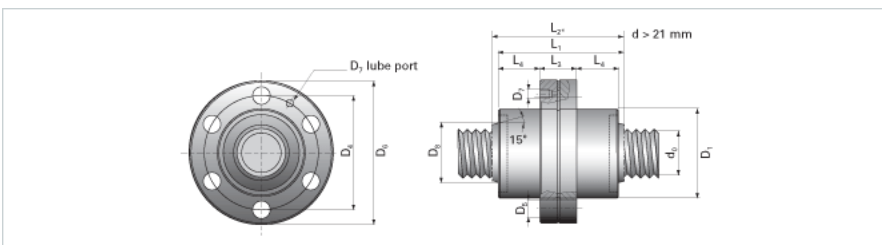

### Product Info

Nominal Rod Diameter [mm] 39

### Details

Lead [mm] 15

End Code for Types 1,2,3,5 [\* Journals may show tracings of the thread] 35

### Dimensions

D1 [mm] 80

D4 [mm] 102

D6 [mm] 124

D7 M6

D8 [mm] 54

L1 [mm] 110

L2 [mm] 126

L3 [mm] 38.5

L4 [mm] 33.5

n x D5 6x11