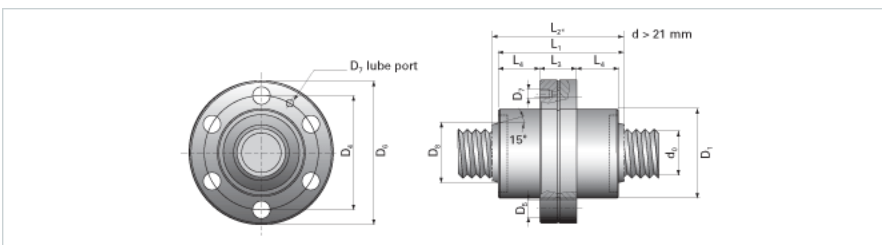

NRS BF 2W 39x15 w/Wiper

Call 800-321-7800 or visit us online at www.nookindustries.com to configure and order your NRS BF 2W 39x15 w/Wiper today!

Product Info

Nominal Rod Diameter [mm] 39

Details

Lead [mm] 15

End Code for Types 1,2,3,5 [* Journals may show tracings of the thread] 35

Dimensions

D1 [mm] 80

D4 [mm] 102

D6 [mm] 124

D7 M6

D8 [mm] 54

L1 [mm] 110

L2 [mm] 126

L3 [mm] 38.5

L4 [mm] 33.5

n x D5 6x11

Performance Specifications

Backlash [mm] 0.04

Dynamic Load Ratings C_a [kN] 138.30

Static Load Ratings C_{0a} [kN] 228.10