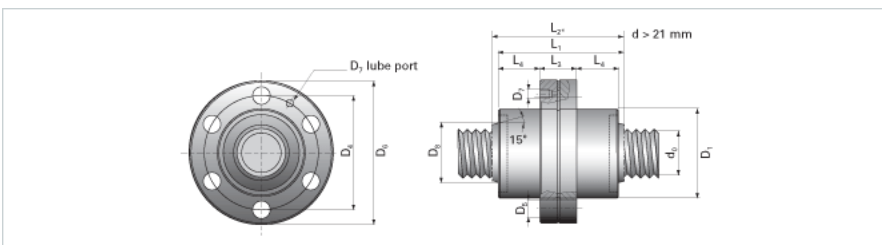

NRS BF 2W 39x10 w/Wiper

Call 800-321-7800 or visit us online at www.nookindustries.com to configure and order your NRS BF 2W 39x10 w/Wiper today!

Product Info

Nominal Rod Diameter [mm] 39

Details

Lead [mm] 10

End Code for Types 1,2,3,5 [* Journals may show tracings of the thread] 35

Dimensions

D1 [mm] 80

D4 [mm] 102

D6 [mm] 124

D7 M6

D8 [mm] 54

L1 [mm] 110

L2 [mm] 126

L3 [mm] 38.5

L4 [mm] 33.5

n x D5 6x11

Performance Specifications

Backlash [mm] 0.04

Dynamic Load Ratings C_a [kN] 127.30

Static Load Ratings C_{0a} [kN] 230.30