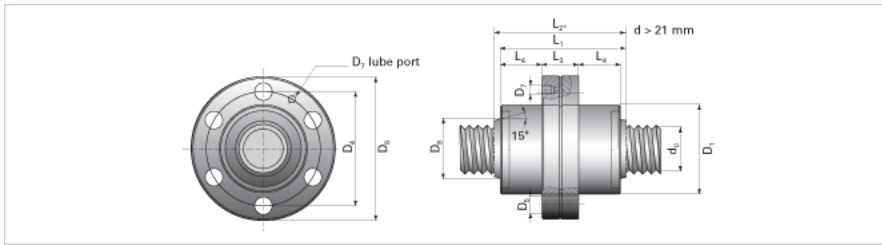

NRS BF 2W 39x10 w/Wiper

Call 800-321-7800 or visit us online at www.nookindustries.com to configure and order your NRS BF 2W 39x10 w/Wiper today!

Product Info

Nominal Rod Diameter [mm] 39

Details

Lead [mm] 10

End Code for Types 1,2,3,5 [* Journals may show tracings of the thread] 35

Dimensions

D1 [mm] 80

D4 [mm] 102

D6 [mm] 124

D7 [mm] M6

D8 [mm] 54

L1 [mm] 110

L2 [mm] 126

L3 [mm] 38.5

L4 [mm] 33.5

n x D5 6x11

Performance Specifications

Backlash [mm] 0.04

Dynamic Load Ratings C_a [kN] 127.30

Static Load Ratings C_{oa} [kN] 230.30