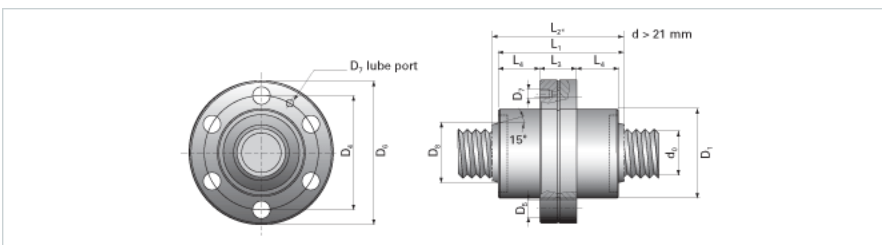

### Product Info

Nominal Rod Diameter [mm] 39

### Details

Lead [mm] 10

End Code for Types 1,2,3,5 [\* Journals may show tracings of the thread] 35

### Dimensions

D1 [mm] 80

D4 [mm] 102

D6 [mm] 124

D7 M6

D8 [mm] 54

L1 [mm] 110

L2 [mm] 126

L3 [mm] 38.5

L4 [mm] 33.5

n x D5 6x11