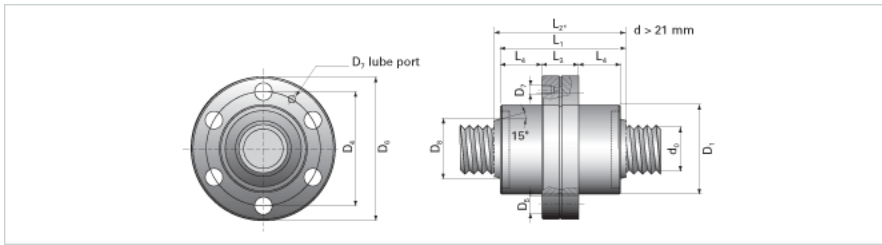

### Product Info

Nominal Rod Diameter [mm] 39

### Details

Lead [mm] 10

End Code for Types 1,2,3,5 [\* Journals may show tracings of the thread] 35

### Dimensions

D1 [mm] 80

D4 [mm] 102

D6 [mm] 124

D7 M6

D8 [mm] 54

L1 [mm] 110

L2 [mm] 126

L3 [mm] 38.5

L4 [mm] 33.5

n x D5 6x11