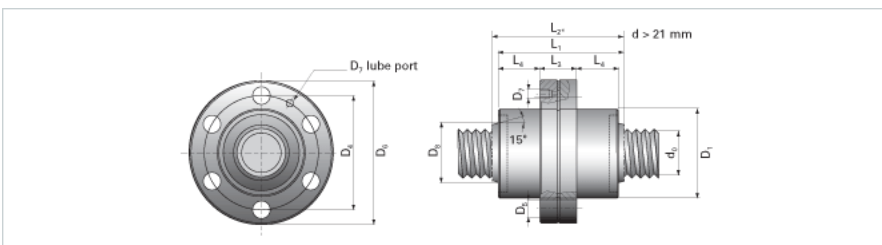

NRS BF 2W 30x25 w/Wiper

Call 800-321-7800 or visit us online at www.nookindustries.com to configure and order your NRS BF 2W 30x25 w/Wiper today!

Product Info

Nominal Rod Diameter [mm] 30

Details

Lead [mm] 25

End Code for Types 1,2,3,5 [* Journals may show tracings of the thread] 25

Dimensions

D1 [mm] 64

D4 [mm] 81

D6 [mm] 98

D7 M6

D8 [mm] 45

L1 [mm] 85

L2 [mm] 99

L3 [mm] 27

L4 [mm] 29

n x D5 6x9

Performance Specifications

Backlash [mm] 0.07

Dynamic Load Ratings C_a [kN] 102.40

Static Load Ratings C_{0a} [kN] 143.20