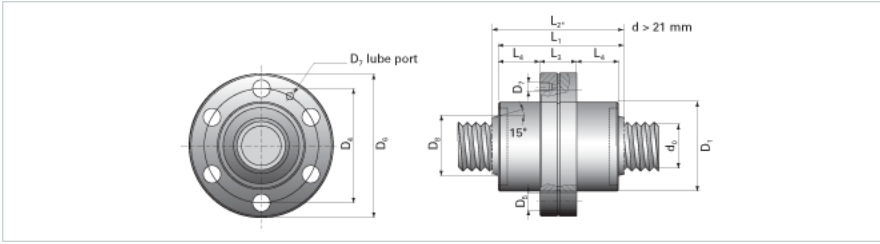

NRS BF 2W 30x25 w/Wiper

Call 800-321-7800 or visit us online at www.nookindustries.com to configure and order your NRS BF 2W 30x25 w/Wiper today!

Product Info

Nominal Rod Diameter [mm] 30

Details

Lead [mm] 25

End Code for Types 1,2,3,5 [* Journals may show tracings of the thread] 25

Dimensions

D1 [mm] 64

D4 [mm] 81

D6 [mm] 98

D7 M6

D8 [mm] 45

L1 [mm] 85

L2 [mm] 99

L3 [mm] 27

L4 [mm] 29

n x D5 6x9

Performance Specifications

Backlash [mm] 0.07

Dynamic Load Ratings Ca [kN] 102.40

Static Load Ratings Coa [kN] 143.20