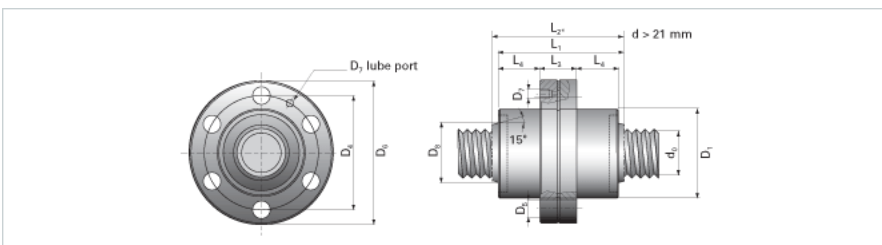

NRS BF 2W 30x25 w/Wiper

Call 800-321-7800 or visit us online at www.nookindustries.com to configure and order your NRS BF 2W 30x25 w/Wiper today!

Product Info

Nominal Rod Diameter [mm] 30

Details

Lead [mm] 25

End Code for Types 1,2,3,5 [* Journals may show tracings of the thread] 25

Dimensions

D1 [mm] 64

D4 [mm] 81

D6 [mm] 98

D7 M6

D8 [mm] 45

L1 [mm] 85

L2 [mm] 99

L3 [mm] 27

L4 [mm] 29

n x D5 6x9

Performance Specifications

Backlash [mm] 0.07

Dynamic Load Ratings Ca [kN] 102.40

Static Load Ratings Coa [kN] 143.20