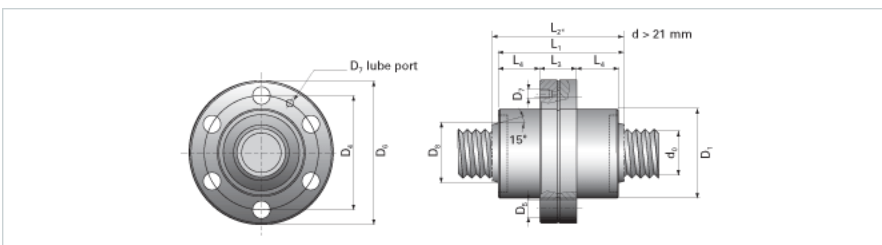

NRS BF 2W 30x25 w/Wiper

Call 800-321-7800 or visit us online at www.nookindustries.com to configure and order your NRS BF 2W 30x25 w/Wiper today!

Product Info

Nominal Rod Diameter [mm] 30

Details

Lead [mm] 25

End Code for Types 1,2,3,5 [* Journals may show tracings of the thread] 25

Dimensions

D1 [mm] 64

D4 [mm] 81

D6 [mm] 98

D7 M6

D8 [mm] 45

L1 [mm] 85

L2 [mm] 99

L3 [mm] 27

L4 [mm] 29

n x D5 6x9

Performance Specifications

Backlash [mm] 0.07

Dynamic Load Ratings C_a [kN] 102.40

Static Load Ratings C_{oa} [kN] 143.20