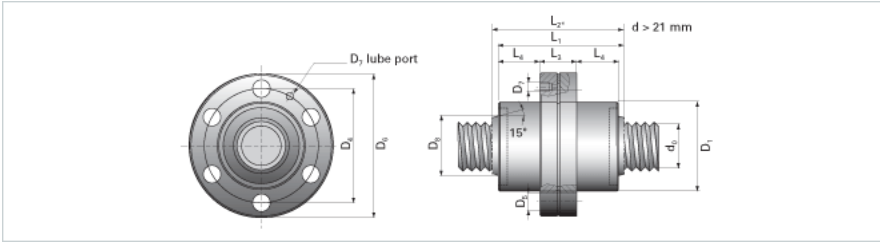

NRS BF 2W 30x20 w/Wiper

Call 800-321-7800 or visit us online at www.nookindustries.com to configure and order your NRS BF 2W 30x20 w/Wiper today!

Product Info

Nominal Rod Diameter [mm] 30

Details

Lead [mm] 20

End Code for Types 1,2,3,5 [* Journals may show tracings of the thread] 25

Dimensions

D1 [mm] 64

D4 [mm] 81

D6 [mm] 98

D7 M6

D8 [mm] 45

L1 [mm] 85

L2 [mm] 99

L3 [mm] 27

L4 [mm] 29

n x D5 6x9

Performance Specifications

Backlash [mm] 0.07

Dynamic Load Ratings C_a [kN] 99.80

Static Load Ratings C_{0a} [kN] 146.60