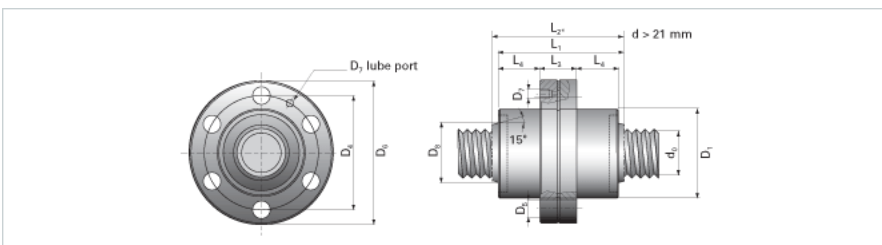

NRS BF 2W 30x15 w/Wiper

Call 800-321-7800 or visit us online at www.nookindustries.com to configure and order your NRS BF 2W 30x15 w/Wiper today!

Product Info

Nominal Rod Diameter [mm] 30

Details

Lead [mm] 15

End Code for Types 1,2,3,5 [* Journals may show tracings of the thread] 25

Dimensions

D1 [mm] 64

D4 [mm] 81

D6 [mm] 98

D7 M6

D8 [mm] 45

L1 [mm] 85

L2 [mm] 99

L3 [mm] 27

L4 [mm] 29

n x D5 6x9

Performance Specifications

Backlash [mm] 0.07

Dynamic Load Ratings C_a [kN] 96.40

Static Load Ratings C_{0a} [kN] 150.30