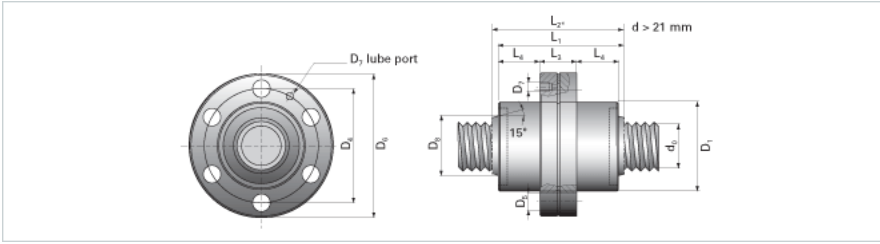

NRS BF 2W 30x15 w/Wiper

Call 800-321-7800 or visit us online at www.nookindustries.com to configure and order your NRS BF 2W 30x15 w/Wiper today!

Product Info

Nominal Rod Diameter [mm] 30

Details

Lead [mm] 15

End Code for Types 1,2,3,5 [* Journals may show tracings of the thread] 25

Dimensions

D1 [mm] 64

D4 [mm] 81

D6 [mm] 98

D7 M6

D8 [mm] 45

L1 [mm] 85

L2 [mm] 99

L3 [mm] 27

L4 [mm] 29

n x D5 6x9

Performance Specifications

Backlash [mm] 0.07

Dynamic Load Ratings Ca [kN] 96.40

Static Load Ratings Coa [kN] 150.30