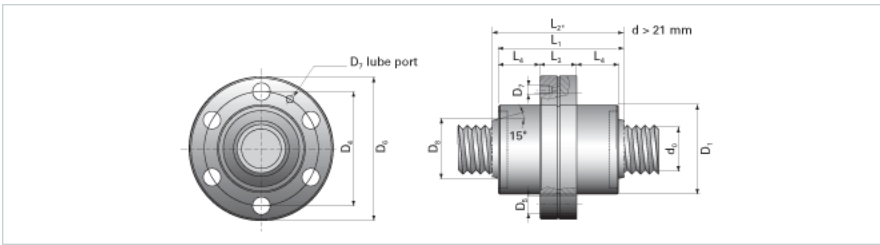

NRS BF 2W 25x10 w/Wiper

Call 800-321-7800 or visit us online at www.nookindustries.com to configure and order your NRS BF 2W 25x10 w/Wiper today!

Product Info

Nominal Rod Diameter [mm] 25

Details

Lead [mm] 10

End Code for Types 1,2,3,5 [* Journals may show tracings of the thread] 20

Dimensions

D1 [mm] 53

D4 [mm] 70

D6 [mm] 84

D7 M6

D8 [mm] 32

L1 [mm] 78

L2 [mm] 90

L3 [mm] 20

L4 [mm] 29

n x D5 6x7

Performance Specifications

Backlash [mm] 0.04

Dynamic Load Ratings Ca [kN] 60.50

Static Load Ratings Coa [kN] 89.50