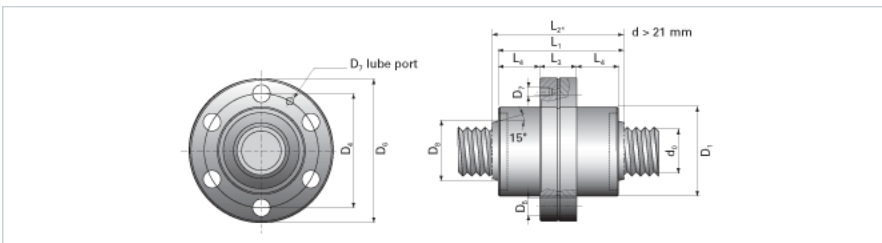

NRS BF 2W 25x10 w/Wiper

Call 800-321-7800 or visit us online at www.nookindustries.com to configure and order your NRS BF 2W 25x10 w/Wiper today!

Product Info

Nominal Rod Diameter [mm] 25

Details

Lead [mm] 10

End Code for Types 1,2,3,5 [* Journals may show tracings of the thread] 20

Dimensions

D1 [mm] 53

D4 [mm] 70

D6 [mm] 84

D7 M6

D8 [mm] 32

L1 [mm] 78

L2 [mm] 90

L3 [mm] 20

L4 [mm] 29

n x D5 6x7

Performance Specifications

Backlash [mm] 0.04

Dynamic Load Ratings Ca [kN] 60.50

Static Load Ratings Coa [kN] 89.50