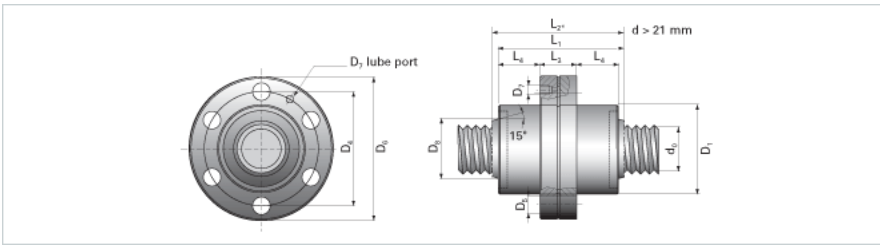

NRS BF 2W 23x2 w/Wiper

Call 800-321-7800 or visit us online at www.nookindustries.com to configure and order your NRS BF 2W 23x2 w/Wiper today!

Product Info

Nominal Rod Diameter [mm] 23

Details

Lead [mm] 2
End Code for Types 1,2,3,5 [* Journals may show tracings of the thread] 17

Dimensions

D1 [mm] 45
D4 [mm] 56
D6 [mm] 67
D7 M6
D8 [mm] 30
L1 [mm] 65
L2 [mm] 65
L3 [mm] 20
L4 [mm] 22.5
n x D5 6x7

Performance Specifications

Backlash [mm] 0.02
Dynamic Load Ratings C_a [kN] 24.63
Static Load Ratings C_{0a} [kN] 33.40