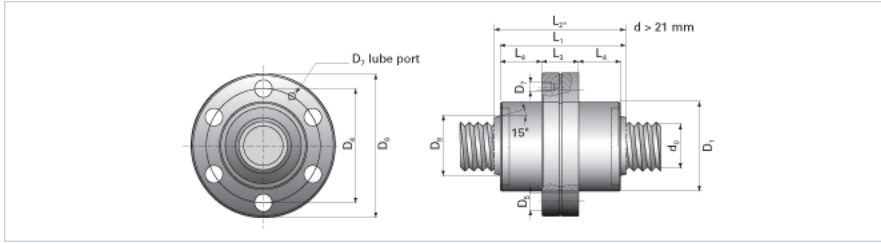

NRS BF 2W 23x2 w/Wiper

Call 800-321-7800 or visit us online at www.nookindustries.com to configure and order your NRS BF 2W 23x2 w/Wiper today!

Product Info

Nominal Rod Diameter [mm] 23

Details

Lead [mm] 2

End Code for Types 1,2,3,5 [* Journals may show tracings of the thread] 17

Dimensions

D1 [mm] 45

D4 [mm] 56

D6 [mm] 67

D7 M6

D8 [mm] 30

L1 [mm] 65

L2 [mm] 65

L3 [mm] 20

L4 [mm] 22.5

n x D5 6x7

Performance Specifications

Backlash [mm] 0.02

Dynamic Load Ratings Ca [kN] 24.63

Static Load Ratings Coa [kN] 33.40