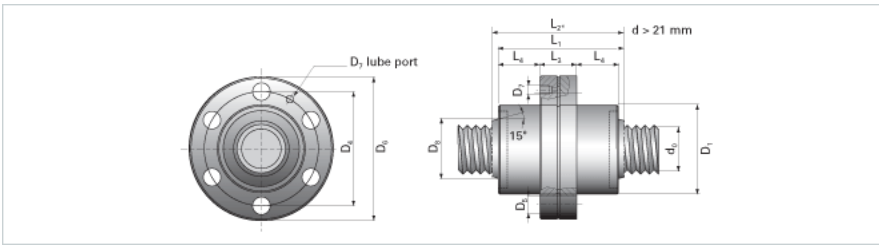

NRS BF 2W 21x10 w/Wiper

Call 800-321-7800 or visit us online at www.nookindustries.com to configure and order your NRS BF 2W 21x10 w/Wiper today!

Product Info

Nominal Rod Diameter [mm] 21

Details

Lead [mm] 10

End Code for Types 1,2,3,5 [* Journals may show tracings of the thread] 17

Dimensions

D1 [mm] 45

D4 [mm] 56

D6 [mm] 68

D7 M6

D8 [mm] 26

L1 [mm] 64

L2 [mm] 72

L3 [mm] 18

L4 [mm] 23

n x D5 6x6

Performance Specifications

Backlash [mm] 0.02

Dynamic Load Ratings C_a [kN] 47.90

Static Load Ratings C_{oa} [kN] 69.50