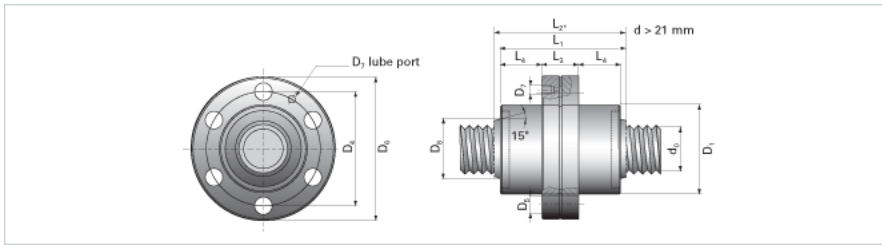

NRS BF 2W 21x10 w/Wiper

Call 800-321-7800 or visit us online at www.nookindustries.com to configure and order your NRS BF 2W 21x10 w/Wiper today!

Product Info

Nominal Rod Diameter [mm] 21

Details

Lead [mm] 10

End Code for Types 1,2,3,5 [* Journals may show tracings of the thread] 17

Dimensions

D1 [mm] 45

D4 [mm] 56

D6 [mm] 68

D7 M6

D8 [mm] 26

L1 [mm] 64

L2 [mm] 72

L3 [mm] 18

L4 [mm] 23

n x D5 6x6

Performance Specifications

Backlash [mm] 0.02

Dynamic Load Ratings C_a [kN] 47.90

Static Load Ratings C_{0a} [kN] 69.50