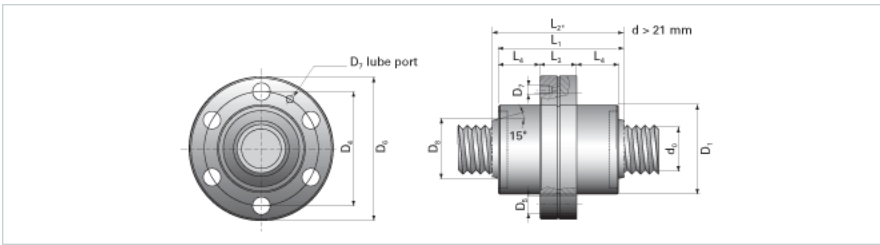

NRS BF 2W 21x10 w/Wiper

Call 800-321-7800 or visit us online at www.nookindustries.com to configure and order your NRS BF 2W 21x10 w/Wiper today!

Product Info

Nominal Rod Diameter [mm] 21

Details

Lead [mm] 10

End Code for Types 1,2,3,5 [* Journals may show tracings of the thread] 17

Dimensions

D1 [mm] 45

D4 [mm] 56

D6 [mm] 68

D7 M6

D8 [mm] 26

L1 [mm] 64

L2 [mm] 72

L3 [mm] 18

L4 [mm] 23

n x D5 6x6

Performance Specifications

Backlash [mm] 0.02

Dynamic Load Ratings C_a [kN] 47.90

Static Load Ratings C_{oa} [kN] 69.50