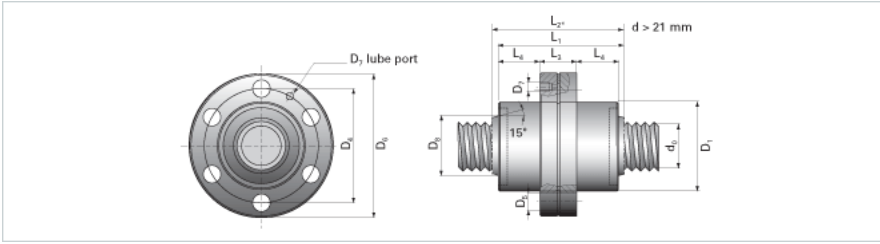

NRS BF 2W 21x8 w/Wiper

Call 800-321-7800 or visit us online at www.nookindustries.com to configure and order your NRS BF 2W 21x8 w/Wiper today!

Product Info	
Nominal Rod Diameter [mm]	21
Details	
Lead [mm]	8
End Code for Types 1,2,3,5 [* Journals may show tracings of the thread]	17
Dimensions	
D1 [mm]	45
D4 [mm]	56
D6 [mm]	68
D7	M6
D8 [mm]	26
L1 [mm]	64
L2 [mm]	72
L3 [mm]	18
L4 [mm]	23
n x D5	6x6
Performance Specifications	
Backlash [mm]	0.02
Dynamic Load Ratings Ca [kN]	44.20
Static Load Ratings Coa [kN]	69.00