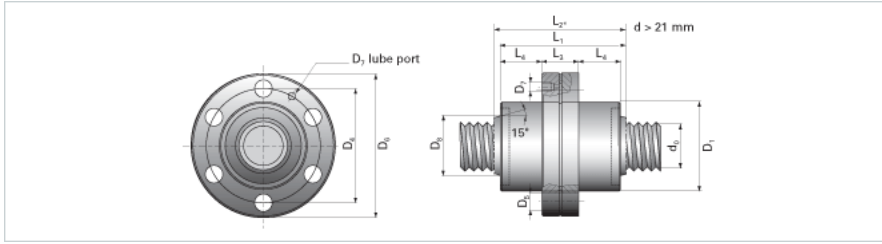

NRS BF 2W 21x8 w/Wiper

Call 800-321-7800 or visit us online at www.nookindustries.com to configure and order your NRS BF 2W 21x8 w/Wiper today!

Product Info	
Nominal Rod Diameter [mm]	21
Details	
Lead [mm]	8
End Code for Types 1,2,3,5 [* Journals may show tracings of the thread]	17
Dimensions	
D1 [mm]	45
D4 [mm]	56
D6 [mm]	68
D7	M6
D8 [mm]	26
L1 [mm]	64
L2 [mm]	72
L3 [mm]	18
L4 [mm]	23
n x D5	6x6
Performance Specifications	
Backlash [mm]	0.02
Dynamic Load Ratings Ca [kN]	44.20
Static Load Ratings Coa [kN]	69.00