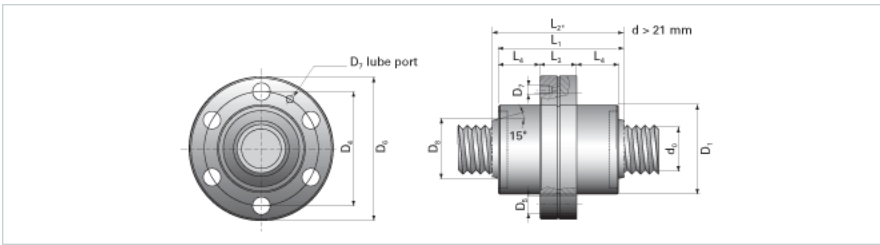

NRS BF 2W 21x8 w/Wiper

Call 800-321-7800 or visit us online at www.nookindustries.com to configure and order your NRS BF 2W 21x8 w/Wiper today!

Product Info

Nominal Rod Diameter [mm] 21

Details

Lead [mm] 8

End Code for Types 1,2,3,5 [* Journals may show tracings of the thread] 17

Dimensions

D1 [mm] 45

D4 [mm] 56

D6 [mm] 68

D7 M6

D8 [mm] 26

L1 [mm] 64

L2 [mm] 72

L3 [mm] 18

L4 [mm] 23

n x D5 6x6

Performance Specifications

Backlash [mm] 0.02

Dynamic Load Ratings Ca [kN] 44.20

Static Load Ratings Coa [kN] 69.00