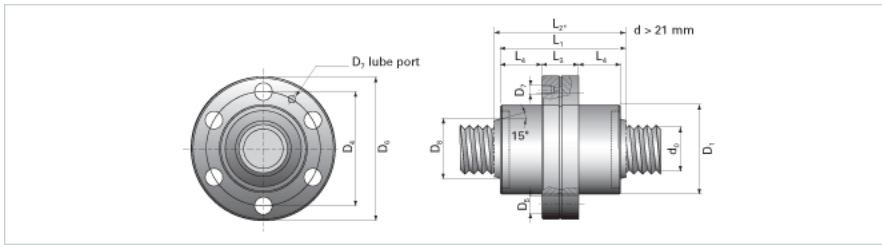

NRS BF 2W 21x8 w/Wiper

Call 800-321-7800 or visit us online at www.nookindustries.com to configure and order your NRS BF 2W 21x8 w/Wiper today!

Product Info

Nominal Rod Diameter [mm] 21

Details

Lead [mm] 8

End Code for Types 1,2,3,5 [* Journals may show tracings of the thread] 17

Dimensions

D1 [mm] 45

D4 [mm] 56

D6 [mm] 68

D7 M6

D8 [mm] 26

L1 [mm] 64

L2 [mm] 72

L3 [mm] 18

L4 [mm] 23

n x D5 6x6

Performance Specifications

Backlash [mm] 0.02

Dynamic Load Ratings C_a [kN] 44.20

Static Load Ratings C_{oa} [kN] 69.00