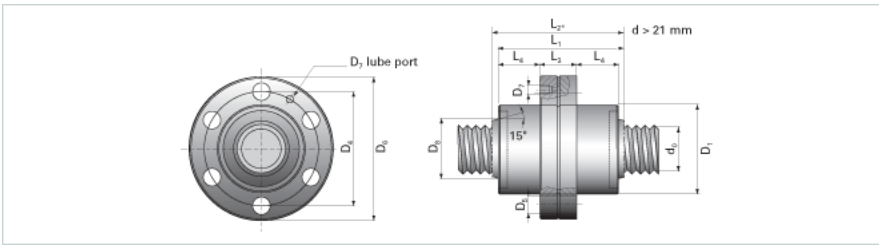

### Product Info

Nominal Rod Diameter [mm] 20

### Details

Lead [mm] 6

End Code for Types 1,2,3,5 [\* Journals may show tracings of the thread] 15

### Dimensions

D1 [mm] 42

D4 [mm] 53

D6 [mm] 64

D7 M6

D8 [mm] -

L1 [mm] 65

L2 [mm] -

L3 [mm] 20

L4 [mm] 22.5

n x D5 6x6