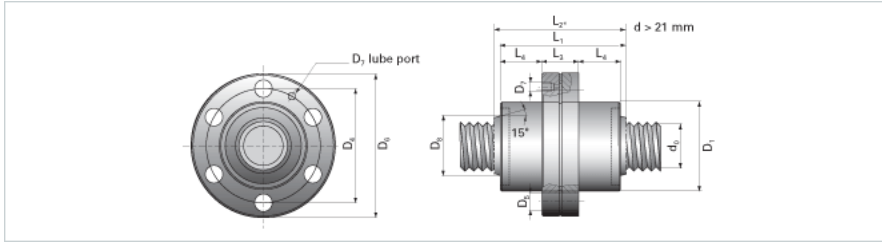

NRS BF 2W 20x6 w/Wiper

Call 800-321-7800 or visit us online at www.nookindustries.com to configure and order your NRS BF 2W 20x6 w/Wiper today!

Product Info

Nominal Rod Diameter [mm] 20

Details

Lead [mm] 6

End Code for Types 1,2,3,5 [* Journals may show tracings of the thread] 15

Dimensions

D1 [mm] 42

D4 [mm] 53

D6 [mm] 64

D7 M6

D8 [mm] -

L1 [mm] 65

L2 [mm] -

L3 [mm] 20

L4 [mm] 22.5

n x D5 6x6

Performance Specifications

Backlash [mm] 0.02

Dynamic Load Ratings C_a [kN] 26.42

Static Load Ratings C_{0a} [kN] 79.14