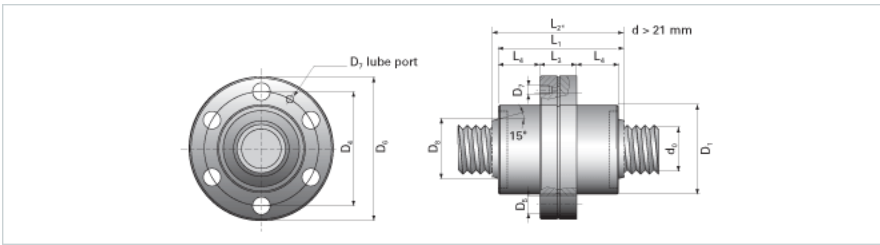

### Product Info

Nominal Rod Diameter [mm] 20

### Details

Lead [mm] 6

End Code for Types 1,2,3,5 [\* Journals may show tracings of the thread] 15

### Dimensions

D1 [mm] 42

D4 [mm] 53

D6 [mm] 64

D7 M6

D8 [mm] -

L1 [mm] 65

L2 [mm] -

L3 [mm] 20

L4 [mm] 22.5

n x D5 6x6