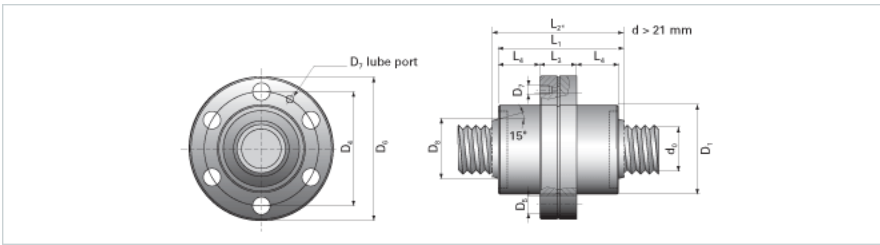

NRS BF 2W 20x6 w/Wiper

Call 800-321-7800 or visit us online at www.nookindustries.com to configure and order your NRS BF 2W 20x6 w/Wiper today!

Product Info

Nominal Rod Diameter [mm] 20

Details

Lead [mm] 6

End Code for Types 1,2,3,5 [* Journals may show tracings of the thread] 15

Dimensions

D1 [mm] 42

D4 [mm] 53

D6 [mm] 64

D7 M6

D8 [mm] -

L1 [mm] 65

L2 [mm] -

L3 [mm] 20

L4 [mm] 22.5

n x D5 6x6

Performance Specifications

Backlash [mm] 0.02

Dynamic Load Ratings Ca [kN] 26.42

Static Load Ratings Coa [kN] 79.14