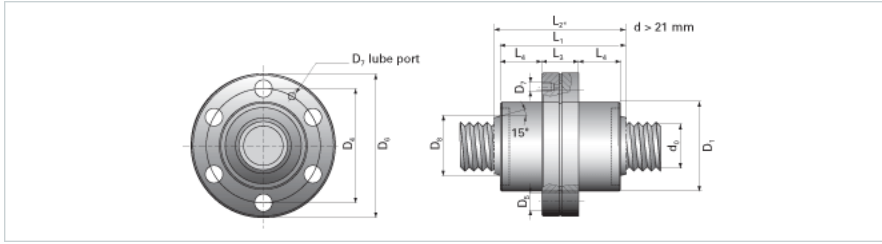

## NRS BF 2W 20x2 w/Wiper

Call 800-321-7800 or visit us online at [www.nookindustries.com](http://www.nookindustries.com) to configure and order your NRS BF 2W 20x2 w/Wiper today!

<b>Product Info</b>	
Nominal Rod Diameter [mm]	20
<b>Details</b>	
Lead [mm]	2
End Code for Types 1,2,3,5 [* Journals may show tracings of the thread]	15
<b>Dimensions</b>	
D1 [mm]	42
D4 [mm]	53
D6 [mm]	64
D7	M6
D8 [mm]	-
L1 [mm]	65
L2 [mm]	-
L3 [mm]	20
L4 [mm]	22.5
n x D5	6x6
<b>Performance Specifications</b>	
Backlash [mm]	0.02
Dynamic Load Ratings Ca [kN]	33.00
Static Load Ratings Coa [kN]	66.00