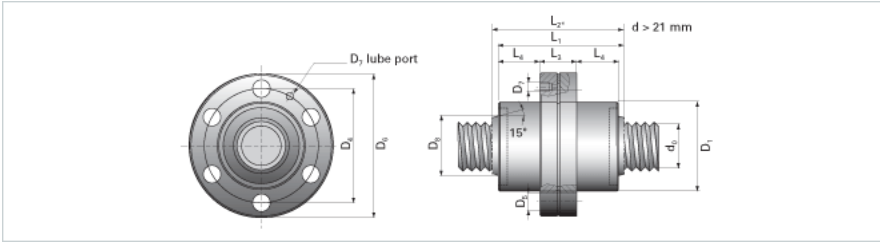

NRS BF 2W 20x2 w/Wiper

Call 800-321-7800 or visit us online at www.nookindustries.com to configure and order your NRS BF 2W 20x2 w/Wiper today!

Product Info

Nominal Rod Diameter [mm] 20

Details

Lead [mm] 2
End Code for Types 1,2,3,5 [* Journals may show tracings of the thread] 15

Dimensions

D1 [mm] 42
D4 [mm] 53
D6 [mm] 64
D7 M6
D8 [mm] -
L1 [mm] 65
L2 [mm] -
L3 [mm] 20
L4 [mm] 22.5
n x D5 6x6

Performance Specifications

Backlash [mm] 0.02
Dynamic Load Ratings C_a [kN] 33.00
Static Load Ratings C_{0a} [kN] 66.00