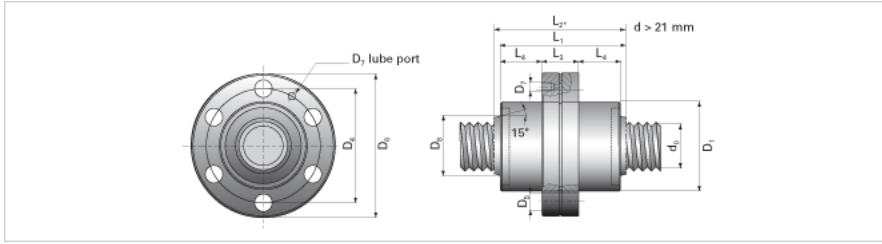

NRS BF 2W 20x2 w/Wiper

Call 800-321-7800 or visit us online at www.nookindustries.com to configure and order your NRS BF 2W 20x2 w/Wiper today!

Product Info	
Nominal Rod Diameter [mm]	20
Details	
Lead [mm]	2
End Code for Types 1,2,3,5 [* Journals may show tracings of the thread]	15
Dimensions	
D1 [mm]	42
D4 [mm]	53
D6 [mm]	64
D7	M6
D8 [mm]	-
L1 [mm]	65
L2 [mm]	-
L3 [mm]	20
L4 [mm]	22.5
n x D5	6x6
Performance Specifications	
Backlash [mm]	0.02
Dynamic Load Ratings Ca [kN]	33.00
Static Load Ratings Coa [kN]	66.00