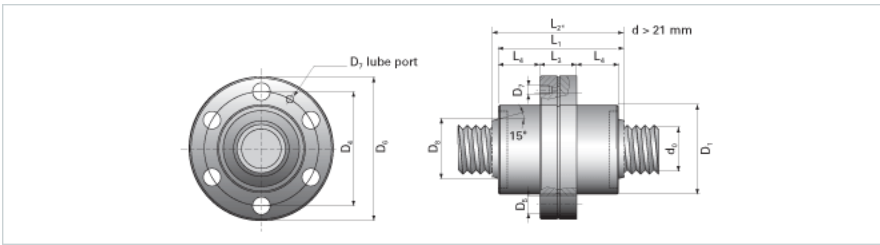

NRS BF 2W 15x5 w/Wiper

Call 800-321-7800 or visit us online at www.nookindustries.com to configure and order your NRS BF 2W 15x5 w/Wiper today!

Product Info

Nominal Rod Diameter [mm] 15

Details

Lead [mm] 5
End Code for Types 1,2,3,5 [* Journals may show tracings of the thread] 12

Dimensions

D1 [mm] 34
D4 [mm] 45
D6 [mm] 56
D7 M5
D8 [mm] -
L1 [mm] 51
L2 [mm] -
L3 [mm] 18
L4 [mm] 16.5
n x D5 6x5

Performance Specifications

Backlash [mm] 0.02
Dynamic Load Ratings Ca [kN] 11.20
Static Load Ratings Coa [kN] 36.90