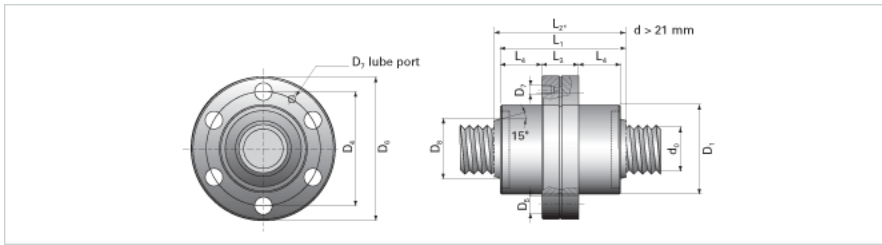

NRS BF 2W 15x4 w/Wiper

Call 800-321-7800 or visit us online at www.nookindustries.com to configure and order your NRS BF 2W 15x4 w/Wiper today!

Product Info

Nominal Rod Diameter [mm] 15

Details

Lead [mm] 4
End Code for Types 1,2,3,5 [* Journals may show tracings of the thread] 12

Dimensions

D1 [mm] 34
D4 [mm] 45
D6 [mm] 56
D7 M5
D8 [mm] -
L1 [mm] 51
L2 [mm] -
L3 [mm] 18
L4 [mm] 16.5
n x D5 6x5

Performance Specifications

Backlash [mm] 0.02
Dynamic Load Ratings C_a [kN] 11.94
Static Load Ratings C_{0a} [kN] 33.00