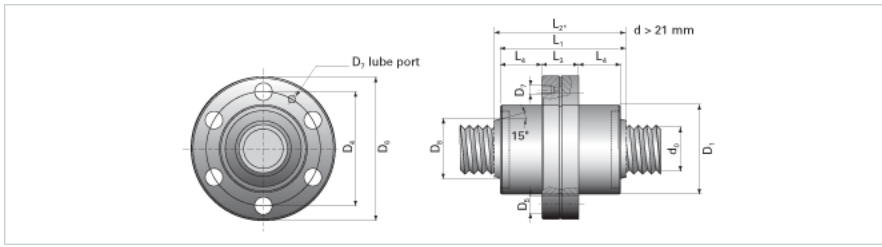

NRS BF 2W 15x2 w/Wiper

Call 800-321-7800 or visit us online at www.nookindustries.com to configure and order your NRS BF 2W 15x2 w/Wiper today!

Product Info

Nominal Rod Diameter [mm] 15

Details

Lead [mm] 2
End Code for Types 1,2,3,5 [* Journals may show tracings of the thread] 12

Dimensions

D1 [mm] 34
D4 [mm] 45
D6 [mm] 56
D7 M5
D8 [mm] -
L1 [mm] 51
L2 [mm] -
L3 [mm] 18
L4 [mm] 16.5
n x D5 6x5

Performance Specifications

Backlash [mm] 0.02
Dynamic Load Ratings C_a [kN] 13.47
Static Load Ratings C_{0a} [kN] 31.74