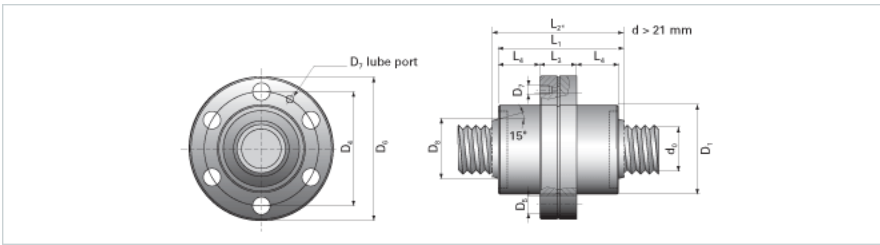

NRS BF 2W 15x2 w/Wiper

Call 800-321-7800 or visit us online at www.nookindustries.com to configure and order your NRS BF 2W 15x2 w/Wiper today!

Product Info

Nominal Rod Diameter [mm] 15

Details

Lead [mm] 2
End Code for Types 1,2,3,5 [* Journals may show tracings of the thread] 12

Dimensions

D1 [mm] 34
D4 [mm] 45
D6 [mm] 56
D7 -
D8 [mm] -
L1 [mm] 51
L2 [mm] -
L3 [mm] 18
L4 [mm] 16.5
n x D5 6x5

Performance Specifications

Backlash [mm] 0.02
Dynamic Load Ratings Ca [kN] 13.47
Static Load Ratings Coa [kN] 31.74