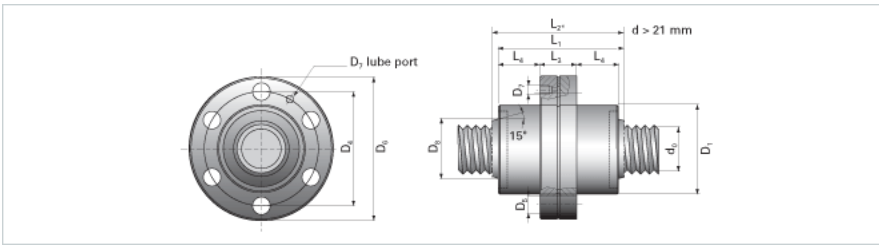

NRS BF 2W 12x2 w/Wiper

Call 800-321-7800 or visit us online at www.nookindustries.com to configure and order your NRS BF 2W 12x2 w/Wiper today!

Product Info

Nominal Rod Diameter [mm] 12

Details

Lead [mm] 2
End Code for Types 1,2,3,5 [* Journals may show tracings of the thread] n/a

Dimensions

D1 [mm] 26
D4 [mm] 36
D6 [mm] 46
D7 M4
D8 [mm] -
L1 [mm] 41
L2 [mm] -
L3 [mm] 13
L4 [mm] 14
n x D5 6x4.5

Performance Specifications

Backlash [mm] 0.02
Dynamic Load Ratings C_a [kN] 10.24
Static Load Ratings C_{0a} [kN] 26.72