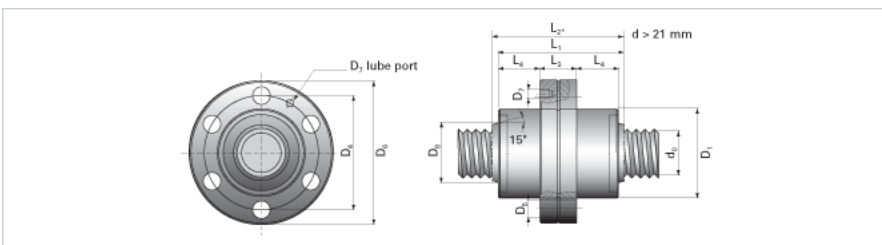

NRS BF 2W 12x2 w/Wiper

Call 800-321-7800 or visit us online at www.nookindustries.com to configure and order your NRS BF 2W 12x2 w/Wiper today!

Product Info

Nominal Rod Diameter [mm] 12

Details

Lead [mm] 2

End Code for Types 1,2,3,5 [* Journals may show tracings of the thread] n/a

Dimensions

D1 [mm] 26

D4 [mm] 36

D6 [mm] 46

D7 M4

D8 [mm] -

L1 [mm] 41

L2 [mm] -

L3 [mm] 13

L4 [mm] 14

n x D5 6x4.5

Performance Specifications

Backlash [mm] 0.02

Dynamic Load Ratings Ca [kN] 10.24

Static Load Ratings Coa [kN] 26.72