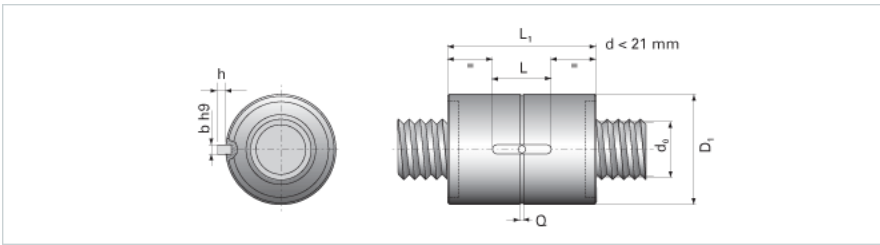

NRS B NW 48x20

Call 800-321-7800 or visit us online at www.nookindustries.com to configure and order your NRS B NW 48x20 today!

Product Info

Nominal Rod Diameter [mm] 48

Details

Lead [mm] 20

End Code for Types 1,2,3,5 [* Journals may show tracings of the thread] 45

Dimensions

D1 [mm] 100

D7 [mm] 7

D8 [mm] 60

L1 [mm] 127

Keyway (L x b x h) 45x8x3

Performance Specifications

Backlash [mm] 0.07