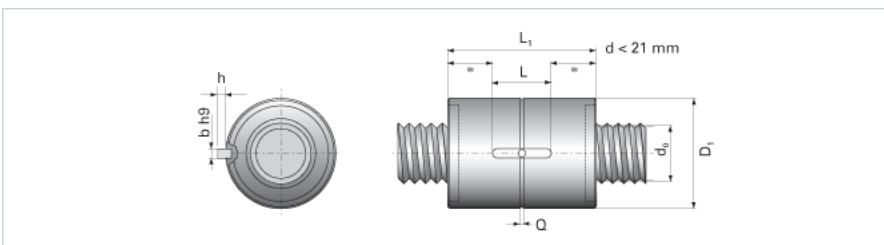

NRS B NW 39x20

Call 800-321-7800 or visit us online at www.nookindustries.com to configure and order your NRS B NW 39x20 today!

Product Info

Nominal Rod Diameter [mm] 39

Details

Lead [mm] 20

End Code for Types 1,2,3,5 [* Journals may show tracings of the thread] 35

Dimensions

D1 [mm] 80

D7 [mm] 7

D8 [mm] 50

L1 [mm] 110

Keyway (L x b x h) 40x8x3

Performance Specifications

Backlash [mm] 0.04