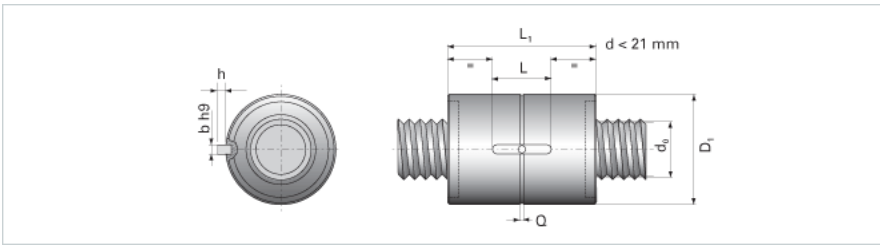

## NRS B NW 39x15

Call 800-321-7800 or visit us online at [www.nookindustries.com](http://www.nookindustries.com) to configure and order your NRS B NW 39x15 today!

<b>Product Info</b>	
Nominal Rod Diameter [mm]	39
<b>Details</b>	
Lead [mm]	15
End Code for Types 1,2,3,5 [* Journals may show tracings of the thread]	35
<b>Dimensions</b>	
D1 [mm]	80
D7 [mm]	7
D8 [mm]	50
L1 [mm]	110
Keyway (L x b x h)	40x8x3
<b>Performance Specifications</b>	
Backlash [mm]	0.04
Dynamic Load Ratings Ca [kN]	138.30
Static Load Ratings Coa [kN]	228.10