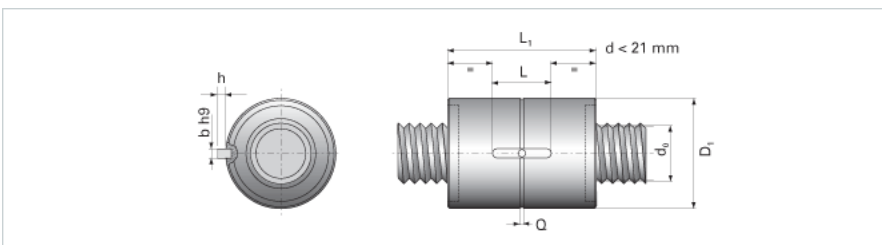

NRS B NW 39x10

Call 800-321-7800 or visit us online at www.nookindustries.com to configure and order your NRS B NW 39x10 today!

Product Info

Nominal Rod Diameter [mm] 39

Details

Lead [mm] 10

End Code for Types 1,2,3,5 [* Journals may show tracings of the thread] 35

Dimensions

D1 [mm] 80

D7 [mm] 7

D8 [mm] 50

L1 [mm] 110

Keyway (L x b x h) 40x8x3

Performance Specifications

Backlash [mm] 0.04