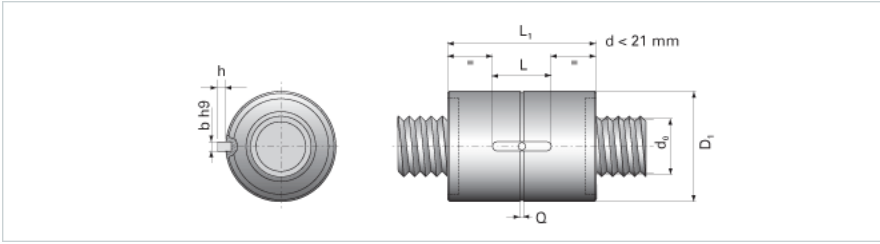

NRS B NW 30x25

Call 800-321-7800 or visit us online at www.nookindustries.com to configure and order your NRS B NW 30x25 today!

Product Info

Nominal Rod Diameter [mm] 30

Details

Lead [mm] 25

End Code for Types 1,2,3,5 [* Journals may show tracings of the thread] 25

Dimensions

D1 [mm] 64

D7 [mm] 5

D8 [mm] 38

L1 [mm] 85

Keyway (L x b x h) 32x6x6

Performance Specifications

Backlash [mm] 0.07