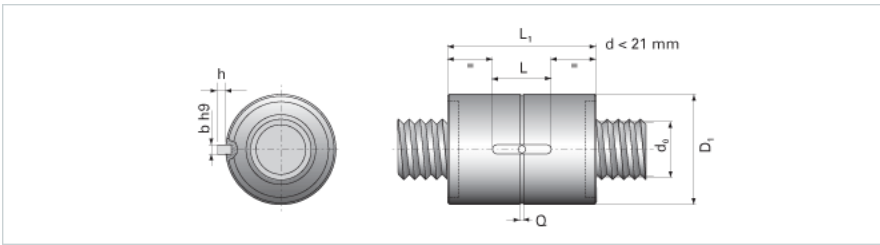

NRS B NW 30x15

Call 800-321-7800 or visit us online at www.nookindustries.com to configure and order your NRS B NW 30x15 today!

Product Info	
Nominal Rod Diameter [mm]	30
Details	
Lead [mm]	15
End Code for Types 1,2,3,5 [* Journals may show tracings of the thread]	25
Dimensions	
D1 [mm]	64
D7 [mm]	5
D8 [mm]	38
L1 [mm]	85
Keyway (L x b x h)	32x6x6
Performance Specifications	
Backlash [mm]	0.07
Dynamic Load Ratings Ca [kN]	96.40
Static Load Ratings Coa [kN]	150.30