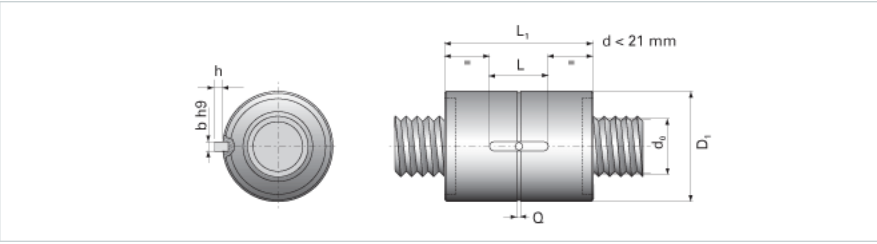

NRS B NW 25x10

Call 800-321-7800 or visit us online at www.nookindustries.com to configure and order your NRS B NW 25x10 today!

Product Info

Nominal Rod Diameter [mm] 25

Details

Lead [mm] 10
End Code for Types 1,2,3,5 [* Journals may show tracings of the thread] 20

Dimensions

D1 [mm] 53
D7 [mm] 5
D8 [mm] 32
L1 [mm] 78
Keyway (L x b x h) 25x6x2.5

Performance Specifications

Backlash [mm] 0.04
Dynamic Load Ratings C_a [kN] 60.50
Static Load Ratings C_{oa} [kN] 89.50