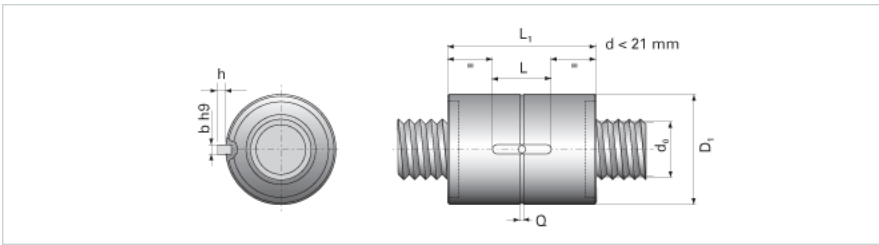

### Product Info

Nominal Rod Diameter [mm] 20

### Details

Lead [mm] 6

End Code for Types 1,2,3,5 [\* Journals may show tracings of the thread] 15

### Dimensions

D1 [mm] 42

D7 [mm] 3

D8 [mm] -

L1 [mm] 55

Keyway (L x b x h) 20x4x1.5