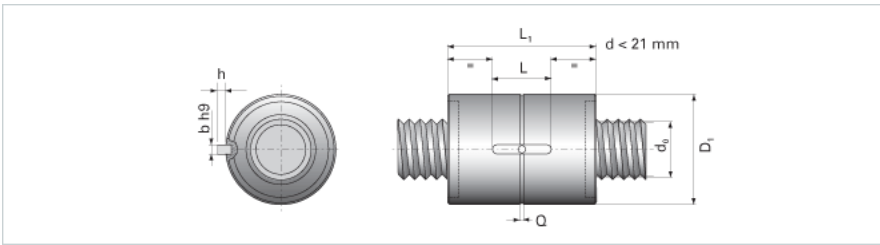

NRS B NW 15x2

Call 800-321-7800 or visit us online at www.nookindustries.com to configure and order your NRS B NW 15x2 today!

Product Info

Nominal Rod Diameter [mm] 15

Details

Lead [mm] 2

End Code for Types 1,2,3,5 [* Journals may show tracings of the thread] 12

Dimensions

D1 [mm] 34

D7 [mm] 3

D8 [mm] -

L1 [mm] 35

Keyway (L x b x h) 14x4x1.5

Performance Specifications

Backlash [mm] 0.02