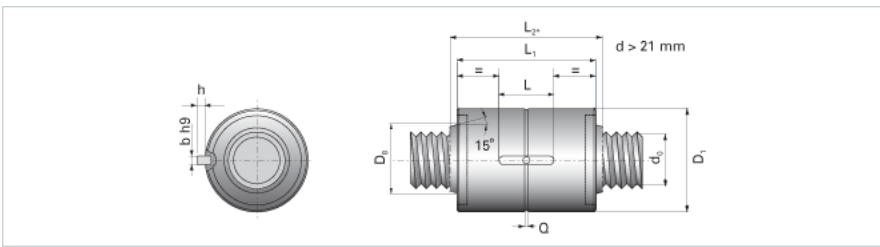

NRS B 2W 64x36 w/Wiper

Call 800-321-7800 or visit us online at www.nookindustries.com to configure and order your NRS B 2W 64x36 w/Wiper today!

Product Info

Nominal Rod Diameter [mm] 64

Details

Lead [mm] 36

End Code for Types 1,2,3,5 [* Journals may show tracings of the thread] 60

Dimensions

D1 [mm] 115

D7 [mm] 7

D8 [mm] 75

L1 [mm] 129

L2 [mm] 151

Keyway (L x b x h) 45x8x3