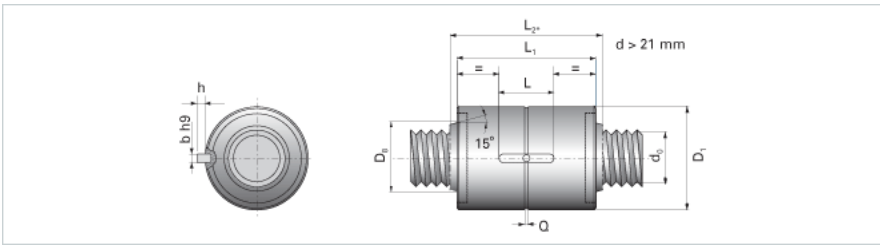

NRS B 2W 64x36 w/Wiper

Call 800-321-7800 or visit us online at www.nookindustries.com to configure and order your NRS B 2W 64x36 w/Wiper today!

Product Info

Nominal Rod Diameter [mm] 64

Details

Lead [mm] 36

End Code for Types 1,2,3,5 [* Journals may show tracings of the thread] 60

Dimensions

D1 [mm] 115

D7 [mm] 7

D8 [mm] 75

L1 [mm] 129

L2 [mm] 151

Keyway (L x b x h) 45x8x3