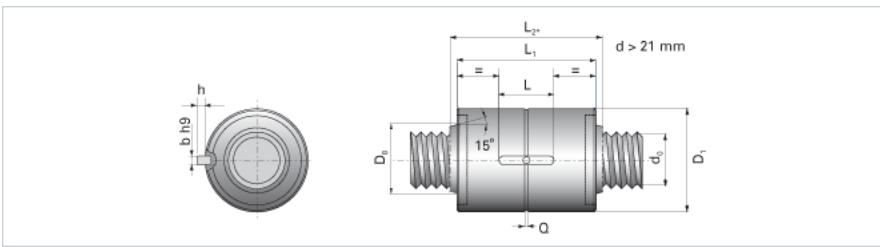

### Product Info

Nominal Rod Diameter [mm] 64

### Details

Lead [mm] 36

End Code for Types 1,2,3,5 [\* Journals may show tracings of the thread] 60

### Dimensions

D1 [mm] 115

D7 [mm] 7

D8 [mm] 75

L1 [mm] 129

L2 [mm] 151

Keyway (L x b x h) 45x8x3