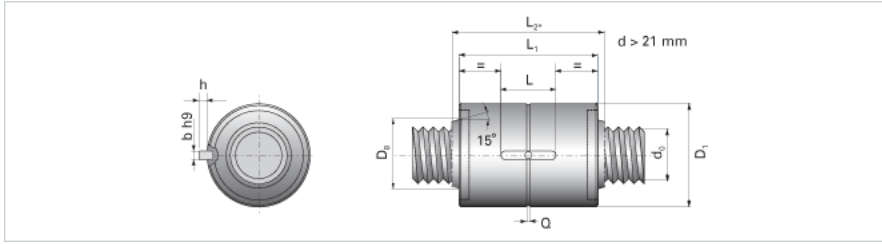

NRS B 2W 60x20 w/Wiper

Call 800-321-7800 or visit us online at www.nookindustries.com to configure and order your NRS B 2W 60x20 w/Wiper today!

Product Info	
Nominal Rod Diameter [mm]	60
Details	
Lead [mm]	20
End Code for Types 1,2,3,5 [* Journals may show tracings of the thread]	55
Dimensions	
D1 [mm]	130
D7 [mm]	10.5
D8 [mm]	71
L1 [mm]	162
L2 [mm]	180
Keyway (L x b x h)	45x10x3
Performance Specifications	
Backlash [mm]	0.07
Dynamic Load Ratings Ca [kN]	325.00
Static Load Ratings Coa [kN]	653.00