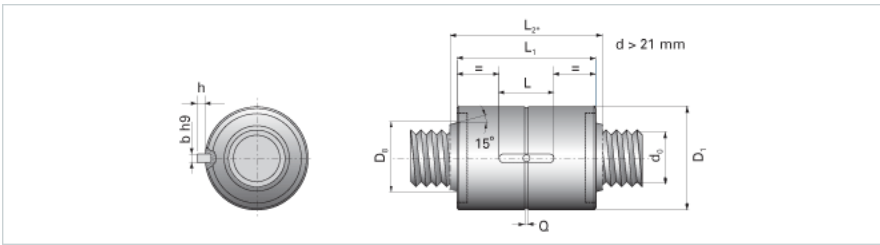

NRS B 2W 60x15 w/Wiper

Call 800-321-7800 or visit us online at www.nookindustries.com to configure and order your NRS B 2W 60x15 w/Wiper today!

Product Info

Nominal Rod Diameter [mm] 60

Details

Lead [mm] 15

End Code for Types 1,2,3,5 [* Journals may show tracings of the thread] 55

Dimensions

D1 [mm] 130

D7 [mm] 10.5

D8 [mm] 71

L1 [mm] 162

L2 [mm] 180

Keyway (L x b x h) 45x10x3