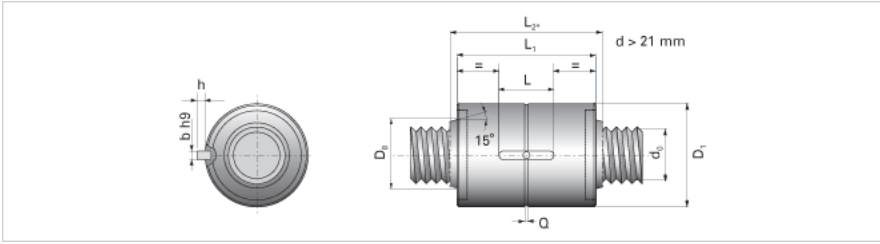

NRS B 2W 60x10 w/Wiper

Call 800-321-7800 or visit us online at www.nookindustries.com to configure and order your NRS B 2W 60x10 w/Wiper today!

Product Info

Nominal Rod Diameter [mm] 60

Details

Lead [mm] 10

End Code for Types 1,2,3,5 [* Journals may show tracings of the thread] 55

Dimensions

D1 [mm] 130

D7 [mm] 10.5

D8 [mm] 71

L1 [mm] 162

L2 [mm] 180

Keyway (L x b x h) 45x10x3