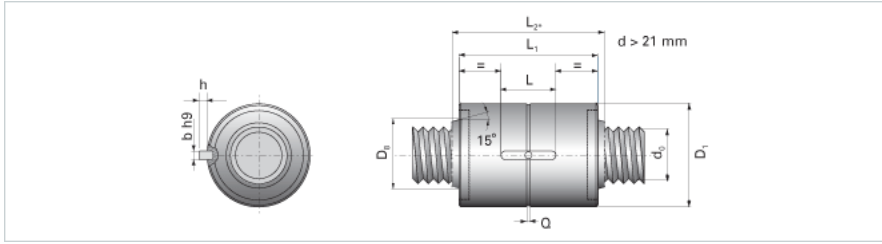

NRS B 2W 48x20 w/Wiper

Call 800-321-7800 or visit us online at www.nookindustries.com to configure and order your NRS B 2W 48x20 w/Wiper today!

Product Info	
Nominal Rod Diameter [mm]	48
Details	
Lead [mm]	20
End Code for Types 1,2,3,5 [* Journals may show tracings of the thread]	40
Dimensions	
D1 [mm]	100
D7 [mm]	7
D8 [mm]	60
L1 [mm]	127
L2 [mm]	142
Keyway (L x b x h)	45x8x3
Performance Specifications	
Backlash [mm]	0.07
Dynamic Load Ratings Ca [kN]	215.10
Static Load Ratings Coa [kN]	381.90