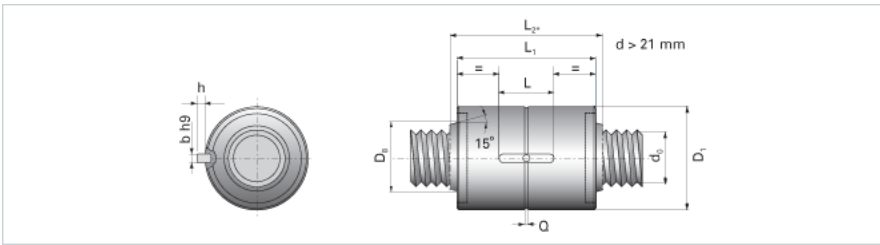

NRS B 2W 48x10 w/Wiper

Call 800-321-7800 or visit us online at www.nookindustries.com to configure and order your NRS B 2W 48x10 w/Wiper today!

Product Info

Nominal Rod Diameter [mm] 48

Details

Lead [mm] 10

End Code for Types 1,2,3,5 [* Journals may show tracings of the thread] 40

Dimensions

D1 [mm] 100

D7 [mm] 7

D8 [mm] 60

L1 [mm] 127

L2 [mm] 142

Keyway (L x b x h) 45x8x3