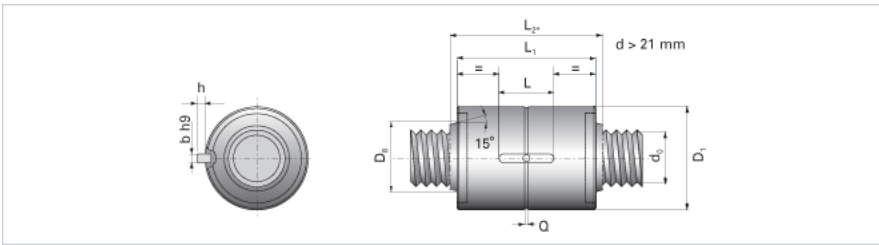

NRS B 2W 48x10 w/Wiper

Call 800-321-7800 or visit us online at www.nookindustries.com to configure and order your NRS B 2W 48x10 w/Wiper today!

Product Info

Nominal Rod Diameter [mm] 48

Details

Lead [mm] 10

End Code for Types 1,2,3,5 [* Journals may show tracings of the thread] 40

Dimensions

D1 [mm] 100

D7 [mm] 7

D8 [mm] 60

L1 [mm] 127

L2 [mm] 142

Keyway (L x b x h) 45x8x3