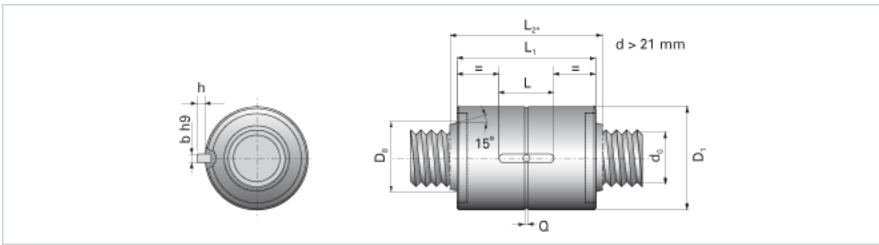

### Product Info

Nominal Rod Diameter [mm] 44

### Details

Lead [mm] 24

End Code for Types 1,2,3,5 [\* Journals may show tracings of the thread] 40

### Dimensions

D1 [mm] 80

D7 [mm] 7

D8 [mm] 56

L1 [mm] 90

L2 [mm] 106

Keyway (L x b x h) 32x6x2.5