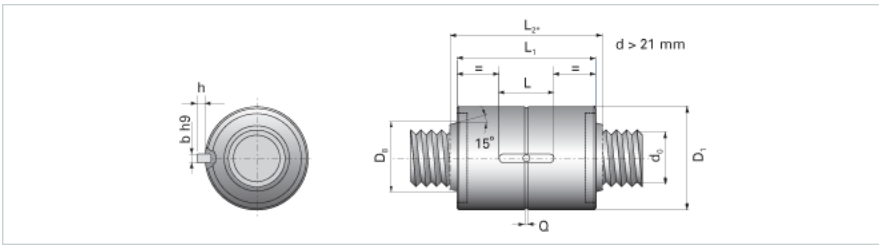

NRS B 2W 44x12 w/Wiper

Call 800-321-7800 or visit us online at www.nookindustries.com to configure and order your NRS B 2W 44x12 w/Wiper today!

Product Info

Nominal Rod Diameter [mm] 44

Details

Lead [mm] 12

End Code for Types 1,2,3,5 [* Journals may show tracings of the thread] 40

Dimensions

D1 [mm] 80

D7 [mm] 7

D8 [mm] 56

L1 [mm] 90

L2 [mm] 106

Keyway (L x b x h) 32x6x2.5