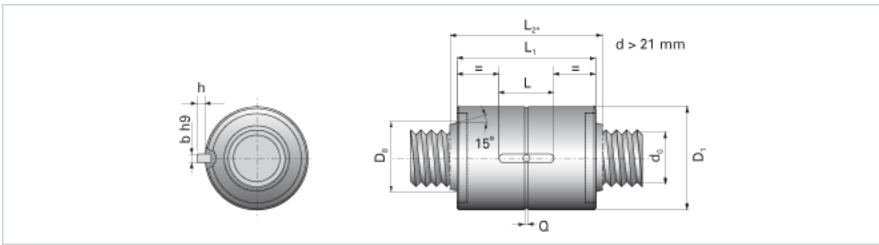

### Product Info

Nominal Rod Diameter [mm] 44

### Details

Lead [mm] 12

End Code for Types 1,2,3,5 [\* Journals may show tracings of the thread] 40

### Dimensions

D1 [mm] 80

D7 [mm] 7

D8 [mm] 56

L1 [mm] 90

L2 [mm] 106

Keyway (L x b x h) 32x6x2.5