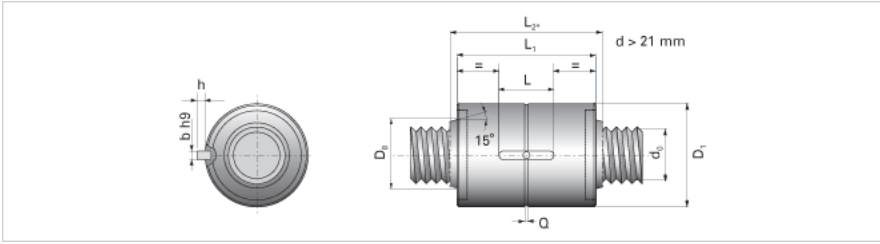

NRS B 2W 44x12 w/Wiper

Call 800-321-7800 or visit us online at www.nookindustries.com to configure and order your NRS B 2W 44x12 w/Wiper today!

Product Info

Nominal Rod Diameter [mm] 44

Details

Lead [mm] 12
End Code for Types 1,2,3,5 [* Journals may show tracings of the thread] 40

Dimensions

D1 [mm] 80
D7 [mm] 7
D8 [mm] 56
L1 [mm] 90
L2 [mm] 106
Keyway (L x b x h) 32x6x2.5

Performance Specifications

Backlash [mm] 0.04
Dynamic Load Ratings Ca [kN] 115.90
Static Load Ratings Coa [kN] 217.20