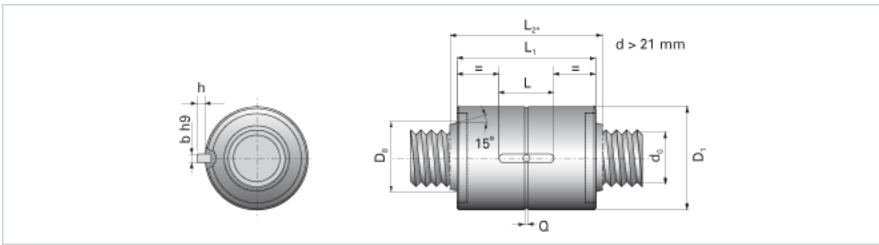

### Product Info

Nominal Rod Diameter [mm] 39

### Details

Lead [mm] 15

End Code for Types 1,2,3,5 [\* Journals may show tracings of the thread] 35

### Dimensions

D1 [mm] 80

D7 [mm] 7

D8 [mm] 50

L1 [mm] 110

L2 [mm] 126

Keyway (L x b x h) 40x8x3