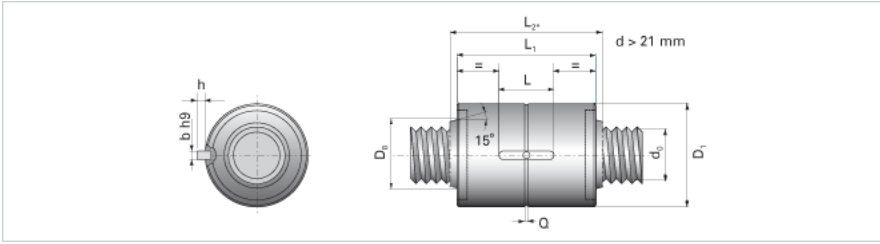

### Product Info

Nominal Rod Diameter [mm] 39

### Details

Lead [mm] 15

End Code for Types 1,2,3,5 [\* Journals may show tracings of the thread] 35

### Dimensions

D1 [mm] 80

D7 [mm] 7

D8 [mm] 50

L1 [mm] 110

L2 [mm] 126

Keyway (L x b x h) 40x8x3