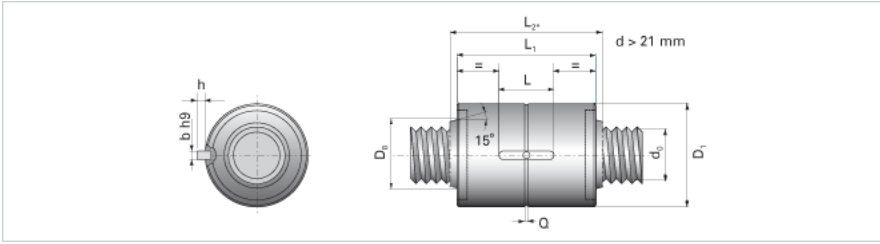

NRS B 2W 39x10 w/Wiper

Call 800-321-7800 or visit us online at www.nookindustries.com to configure and order your NRS B 2W 39x10 w/Wiper today!

Product Info	
Nominal Rod Diameter [mm]	39
Details	
Lead [mm]	10
End Code for Types 1,2,3,5 [* Journals may show tracings of the thread]	35
Dimensions	
D1 [mm]	80
D7 [mm]	7
D8 [mm]	50
L1 [mm]	110
L2 [mm]	126
Keyway (L x b x h)	40x8x3
Performance Specifications	
Backlash [mm]	0.04
Dynamic Load Ratings Ca [kN]	127.30
Static Load Ratings Coa [kN]	230.30