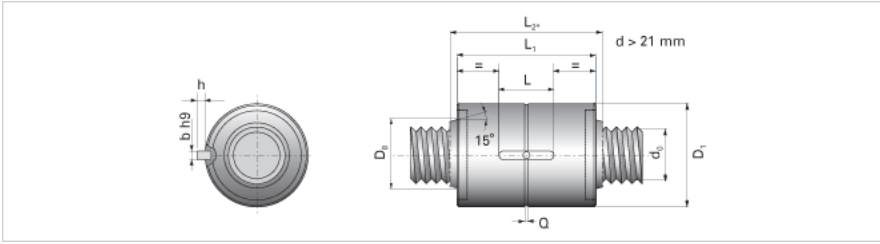

### Product Info

Nominal Rod Diameter [mm] 39

### Details

Lead [mm] 10

End Code for Types 1,2,3,5 [\* Journals may show tracings of the thread] 35

### Dimensions

D1 [mm] 80

D7 [mm] 7

D8 [mm] 50

L1 [mm] 110

L2 [mm] 126

Keyway (L x b x h) 40x8x3