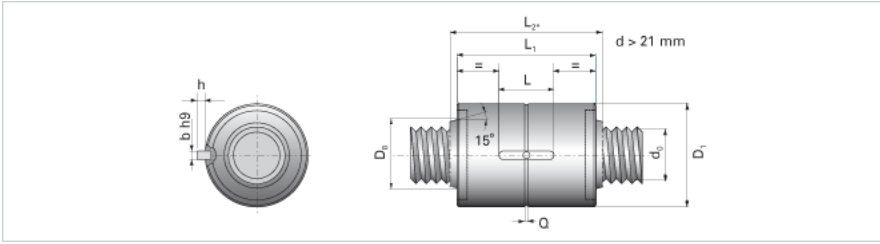

NRS B 2W 39x10 w/Wiper

Call 800-321-7800 or visit us online at www.nookindustries.com to configure and order your NRS B 2W 39x10 w/Wiper today!

Product Info

Nominal Rod Diameter [mm] 39

Details

Lead [mm] 10
End Code for Types 1,2,3,5 [* Journals may show tracings of the thread] 35

Dimensions

D1 [mm] 80
D7 [mm] 7
D8 [mm] 50
L1 [mm] 110
L2 [mm] 126
Keyway (L x b x h) 40x8x3

Performance Specifications

Backlash [mm] 0.04
Dynamic Load Ratings Ca [kN] 127.30
Static Load Ratings Coa [kN] 230.30