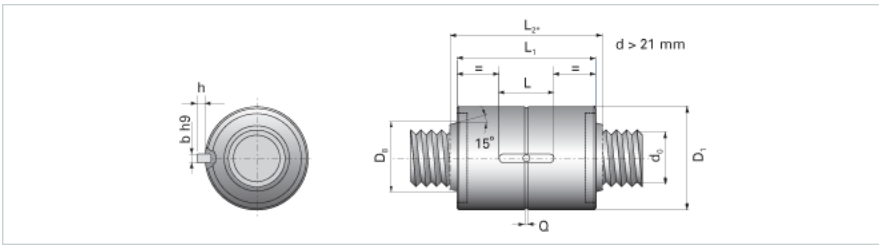

### Product Info

Nominal Rod Diameter [mm] 39

### Details

Lead [mm] 5  
End Code for Types 1,2,3,5 [\* Journals may show tracings of the thread] 35

### Dimensions

D1 [mm] 80  
D7 [mm] 7  
D8 [mm] 50  
L1 [mm] 110  
L2 [mm] 126  
Keyway (L x b x h) 40x8x3