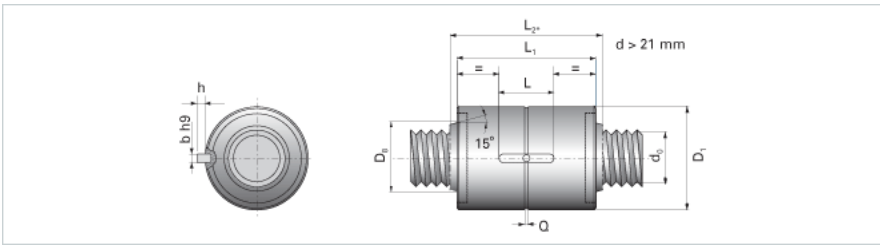

### Product Info

Nominal Rod Diameter [mm] 39

### Details

Lead [mm] 5  
End Code for Types 1,2,3,5 [\* Journals may show tracings of the thread] 35

### Dimensions

D1 [mm] 80  
D7 [mm] 7  
D8 [mm] 50  
L1 [mm] 110  
L2 [mm] 126  
Keyway (L x b x h) 40x8x3