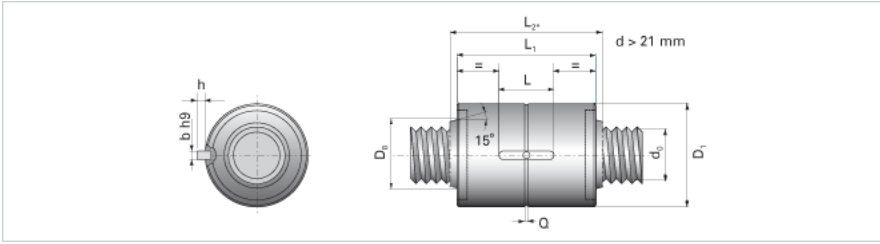

NRS B 2W 30x20 w/Wiper

Call 800-321-7800 or visit us online at www.nookindustries.com to configure and order your NRS B 2W 30x20 w/Wiper today!

| | |
|---|--------|
| Product Info | |
| Nominal Rod Diameter [mm] | 30 |
| Details | |
| Lead [mm] | 20 |
| End Code for Types 1,2,3,5 [* Journals may show tracings of the thread] | 25 |
| Dimensions | |
| D1 [mm] | 64 |
| D7 [mm] | 5 |
| D8 [mm] | 38 |
| L1 [mm] | 85 |
| L2 [mm] | 99 |
| Keyway (L x b x h) | 32x6x6 |
| Performance Specifications | |
| Backlash [mm] | 0.07 |
| Dynamic Load Ratings Ca [kN] | 99.80 |
| Static Load Ratings Coa [kN] | 146.40 |