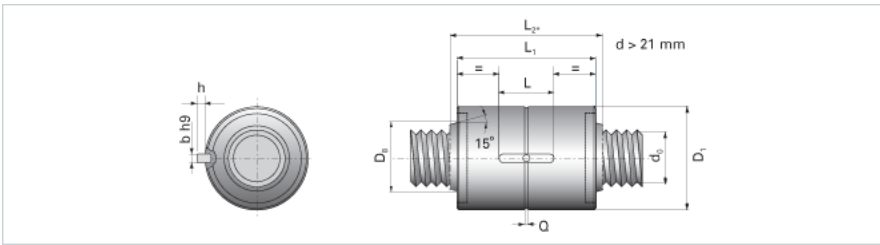

NRS B 2W 30x20 w/Wiper

Call 800-321-7800 or visit us online at www.nookindustries.com to configure and order your NRS B 2W 30x20 w/Wiper today!

Product Info

Nominal Rod Diameter [mm] 30

Details

Lead [mm] 20

End Code for Types 1,2,3,5 [* Journals may show tracings of the thread] 25

Dimensions

D1 [mm] 64

D7 [mm] 5

D8 [mm] 38

L1 [mm] 85

L2 [mm] 99

Keyway (L x b x h) 32x6x6