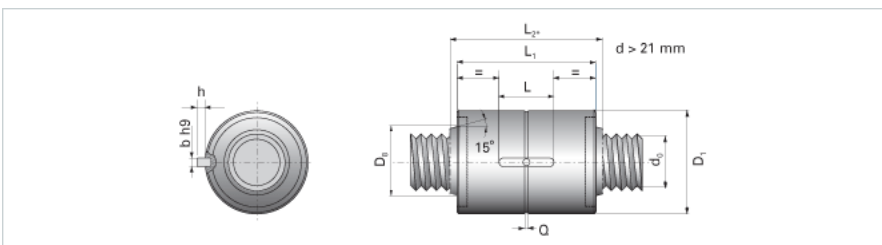

NRS B 2W 30x15 w/Wiper

Call 800-321-7800 or visit us online at www.nookindustries.com to configure and order your NRS B 2W 30x15 w/Wiper today!

Product Info

Nominal Rod Diameter [mm] 30

Details

Lead [mm] 15

End Code for Types 1,2,3,5 [* Journals may show tracings of the thread] 25

Dimensions

D1 [mm] 64

D7 [mm] 5

D8 [mm] 38

L1 [mm] 85

L2 [mm] 99

Keyway (L x b x h) 32x6x6