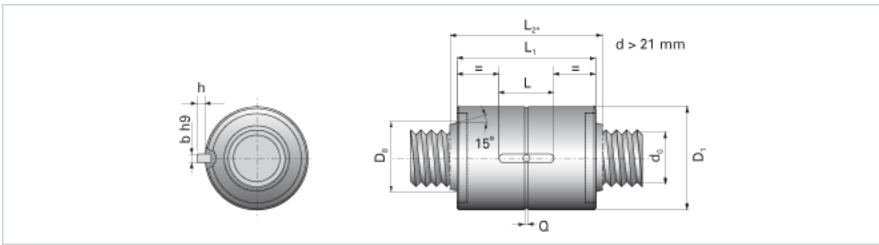

### Product Info

Nominal Rod Diameter [mm] 30

### Details

Lead [mm] 15

End Code for Types 1,2,3,5 [\* Journals may show tracings of the thread] 25

### Dimensions

D1 [mm] 64

D7 [mm] 5

D8 [mm] 38

L1 [mm] 85

L2 [mm] 99

Keyway (L x b x h) 32x6x6